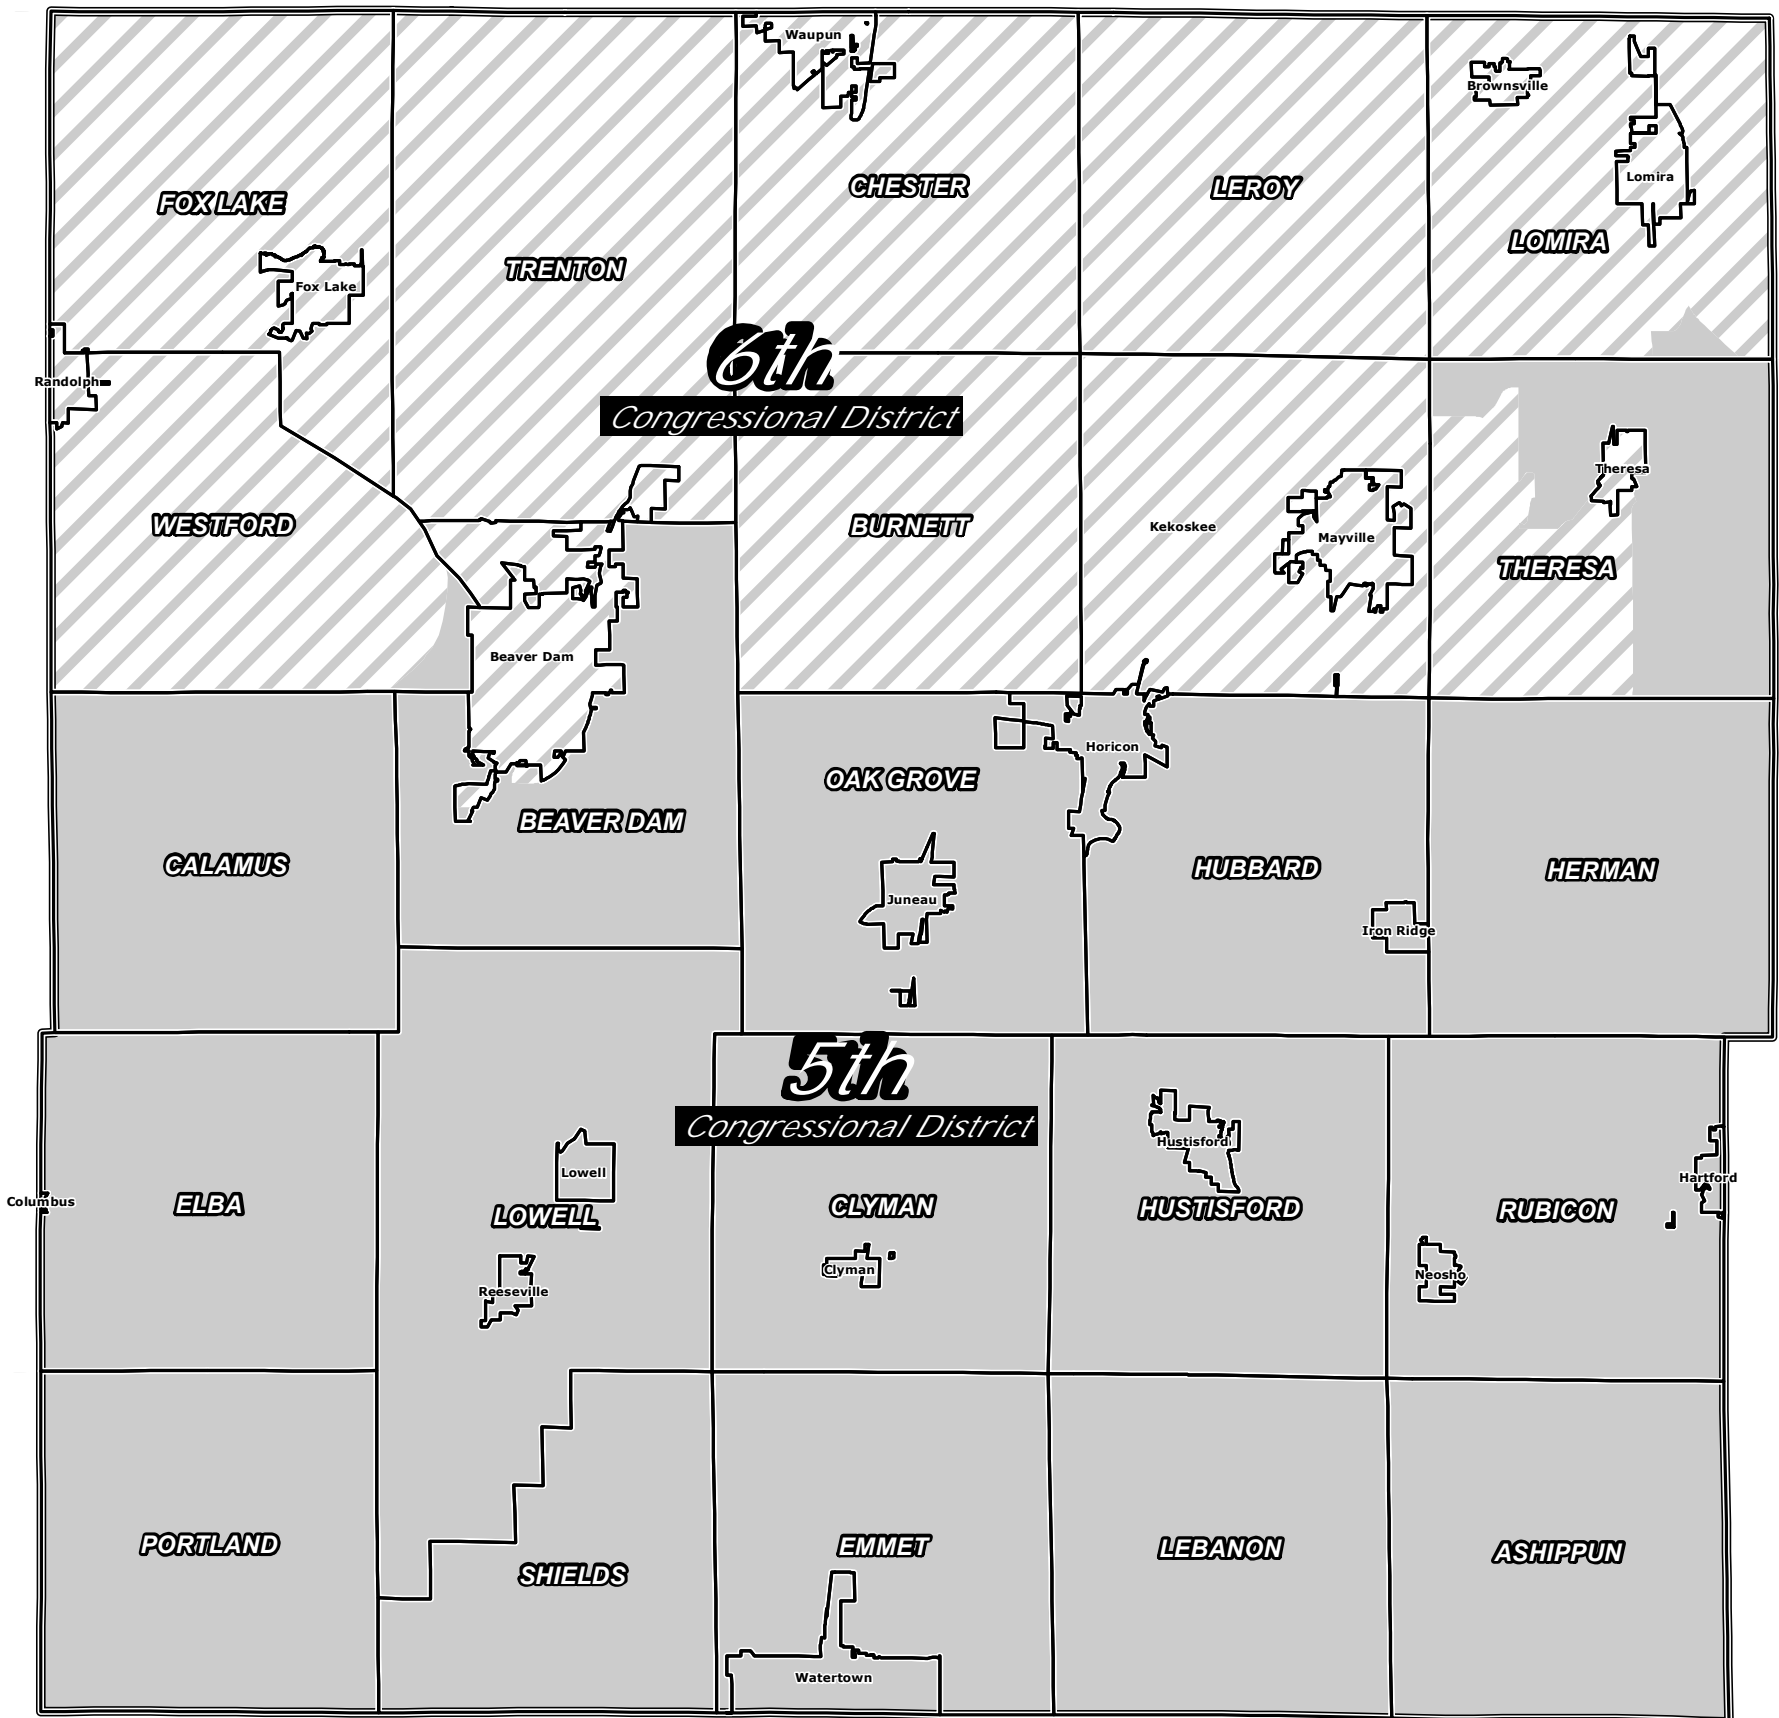

US Congressional Districts - 2022

DODGE COUNTY

Congressional Districts as Described by Municipal Borders

5th Congressional District

Towns: Ashippun - Beaver Dam (W3-6) - Calamus
 Clyman - Elba - Emmet - Herman - Hubbard
 Hustisford - Lebanon - Lomira (W3) - Lowell
 Oak Grove - Portland - Rubicon - Shields
 Theresa (W2-3) - Westford (W4)

Villages: Clyman - Hustisford - Iron Ridge
 Lowell - Neosho - Reeseville

Cities: Beaver Dam (W25-26) - Hartford - Horicon
 Juneau - Watertown

6th Congressional District

Towns: Beaver Dam (W1-2,W7-12) - Burnett
 Chester - Fox Lake - Leroy - Lomira (W1-2)
 Theresa (W1,W4) - Trenton
 Westford (W1-3) - Williamstown

Villages: Brownsville - Kekoskee - Lomira
 Randolph - Theresa

Cities: Beaver Dam (W1-24) - Columbus - Fox Lake
 Mayville - Waupun