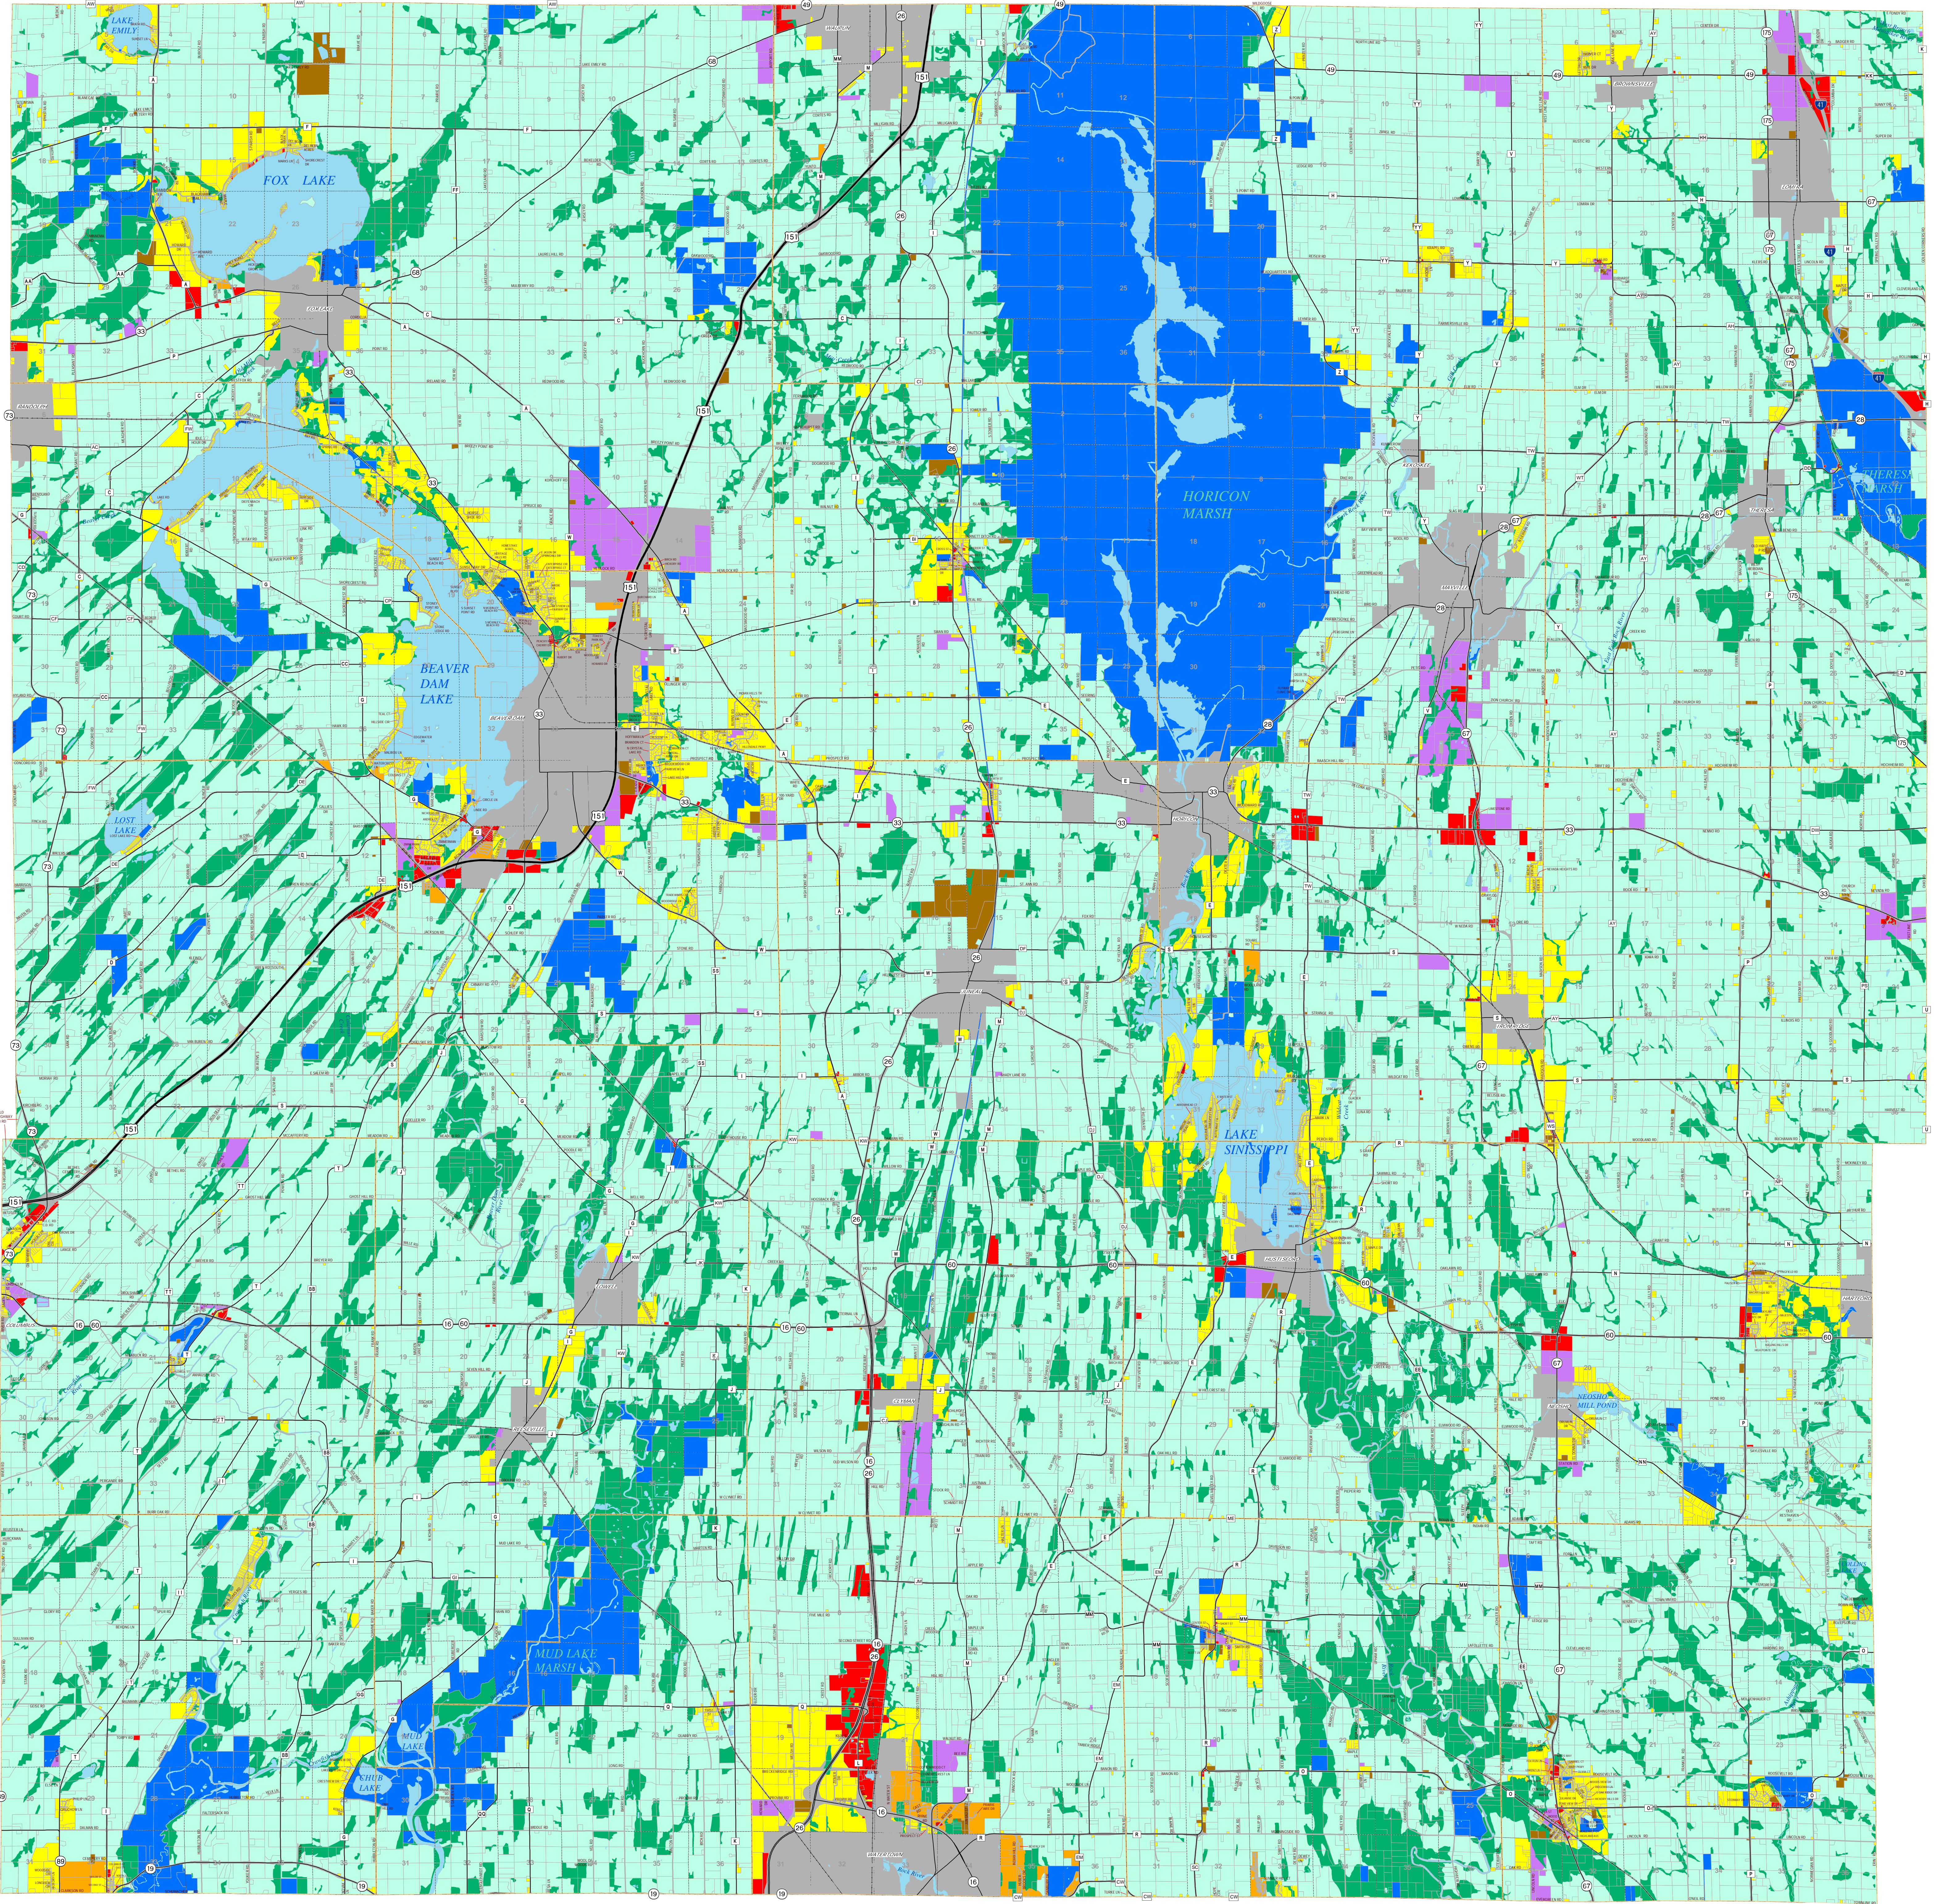

Future Land Use Dodge County, WI

LEGEND

US Highway	Section Line	Single Family Residential	Utilities & Community Services
State Road	Tax Parcel Boundary	General Residential	Recreation
County Highway	Waterbody	Commercial	Conservancy
TOWN RD Town Road		Industrial	Agriculture
Railroad		Cities & Villages	
Town Boundary		Transportation	

Dodge County
Land Resources & Parks
Department

0 1 2 4 Miles