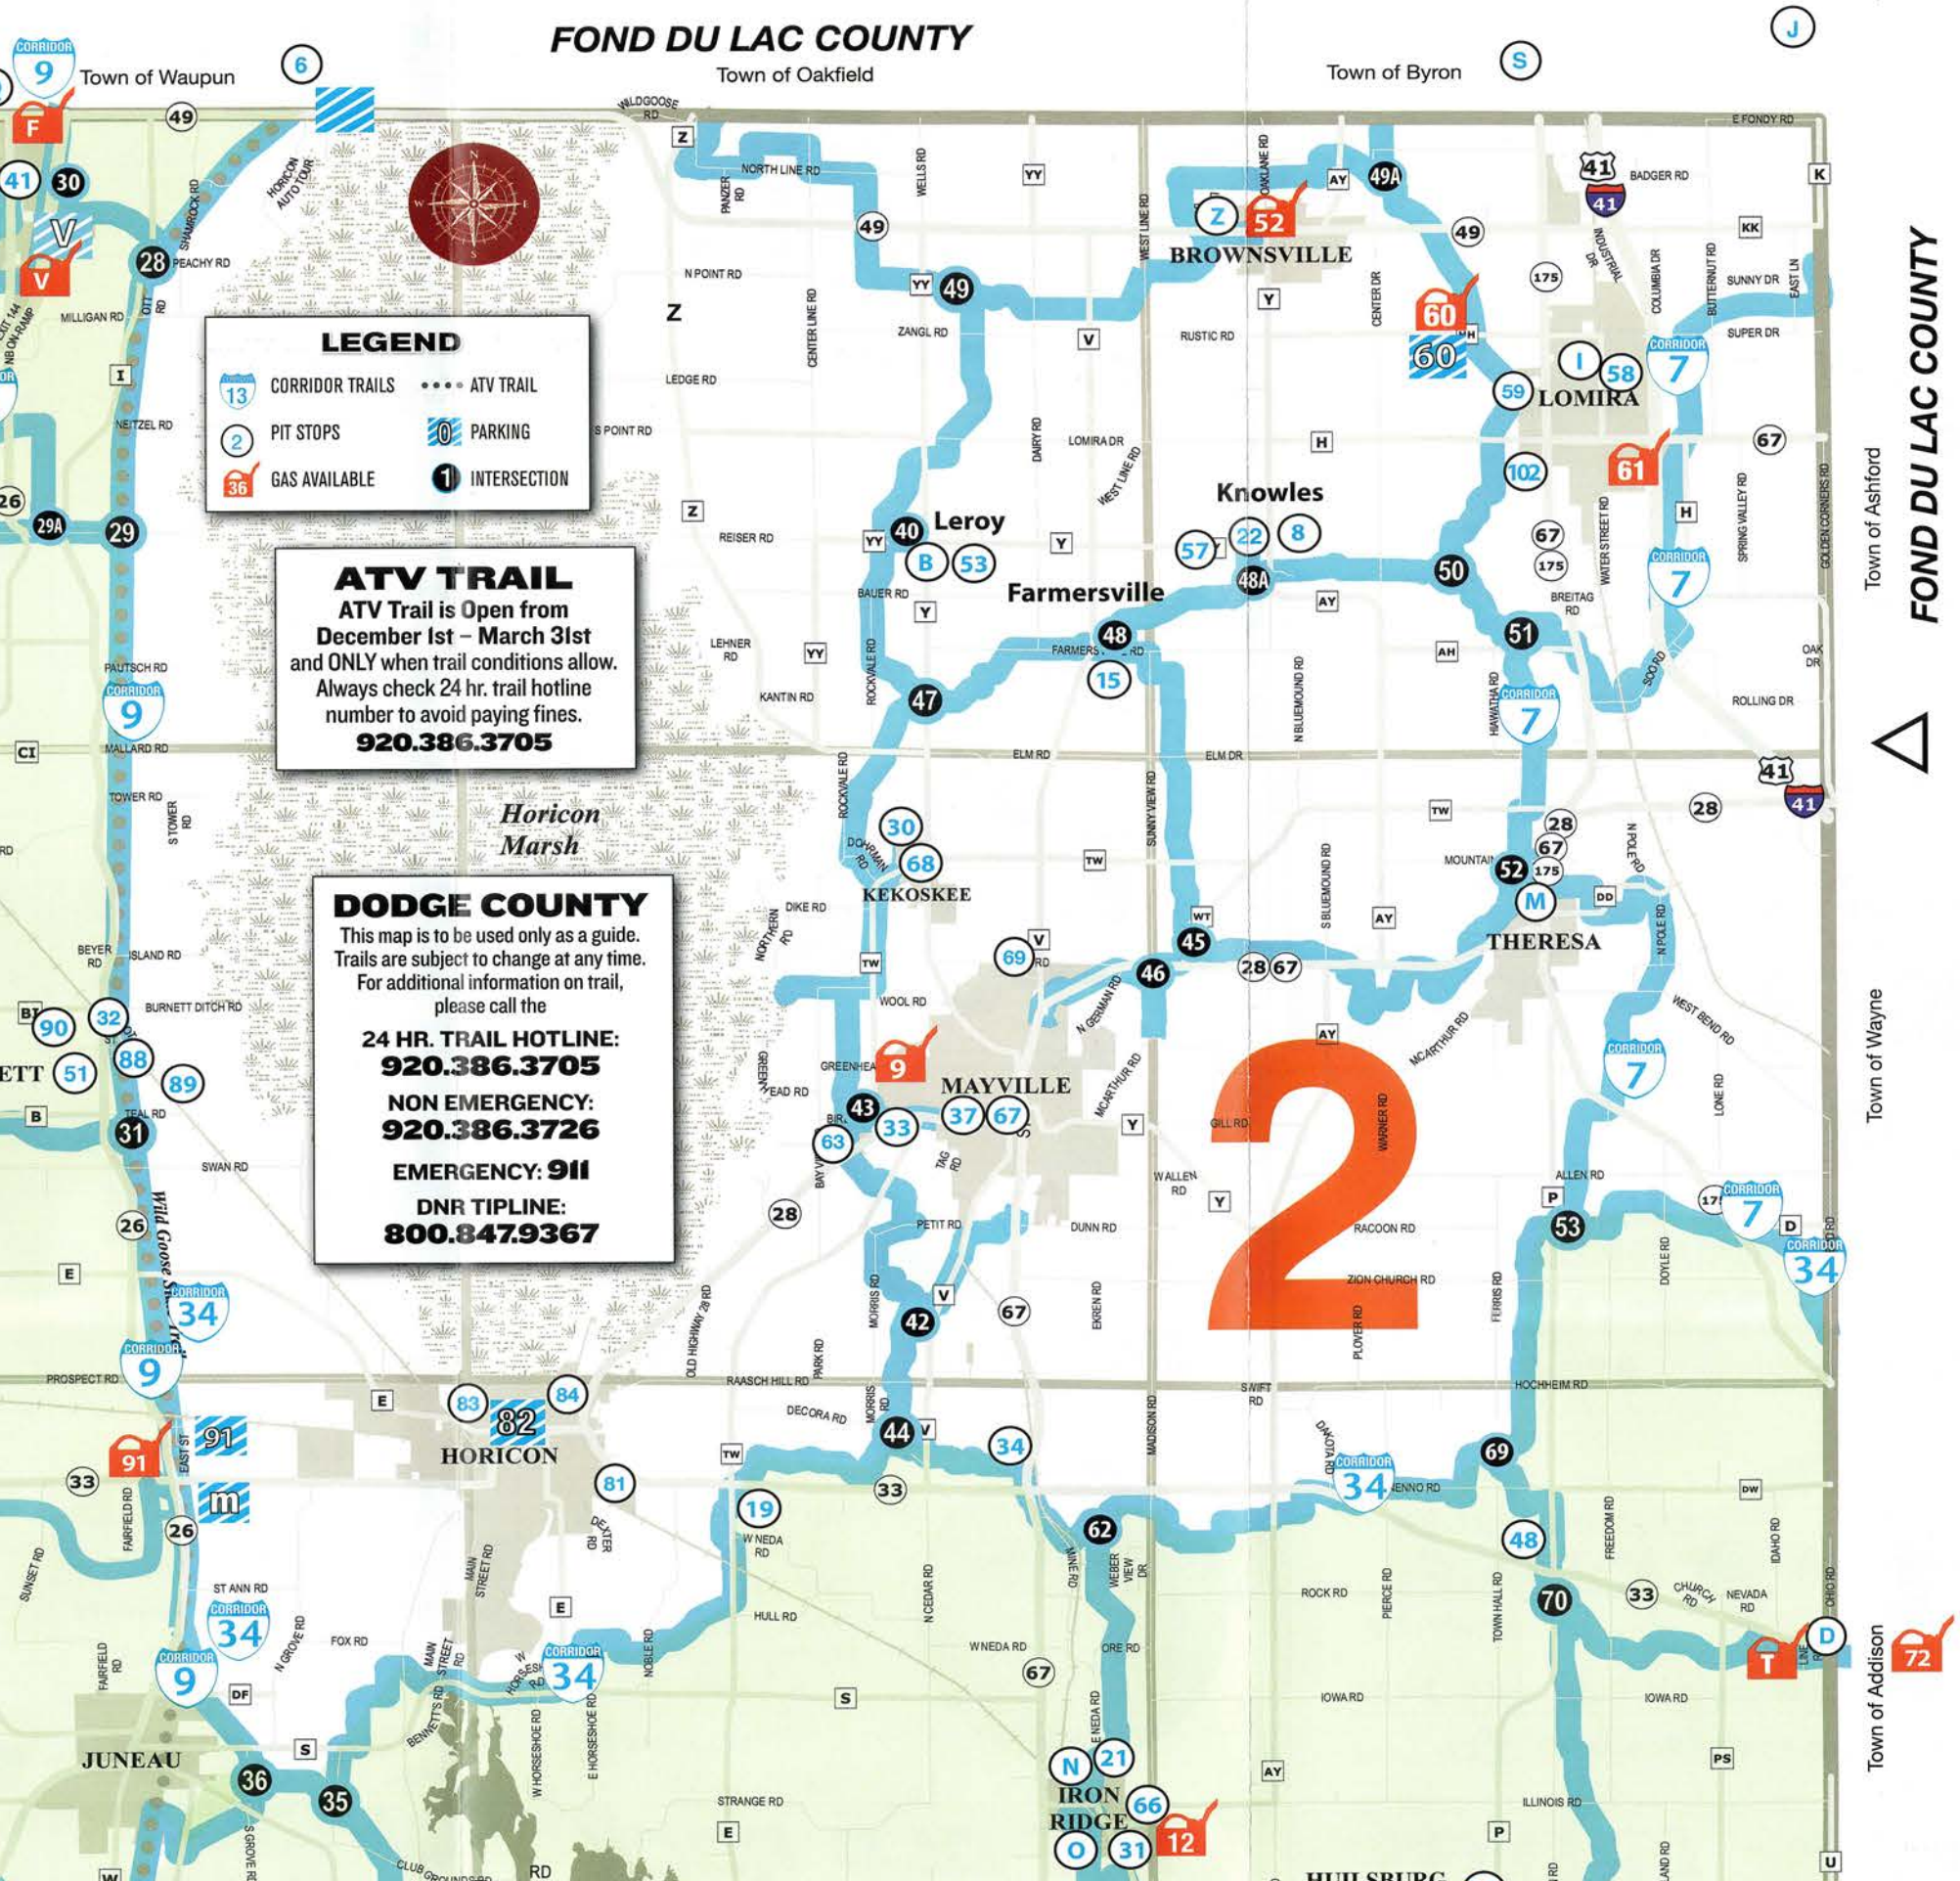

FOND DU LAC COUNTY

LEGEND

- CORRIDOR TRAILS
- ATV TRAIL
- PIT STOPS
- PARKING
- GAS AVAILABLE
- INTERSECTION

ATV TRAIL
 ATV Trail is Open from
December 1st – March 31st
 and ONLY when trail conditions allow.
 Always check 24 hr. trail hotline
 number to avoid paying fines.
920.386.3705

DODGE COUNTY
 This map is to be used only as a guide.
 Trails are subject to change at any time.
 For additional information on trail,
 please call the

24 HR. TRAIL HOTLINE:
920.386.3705

NON EMERGENCY:
920.386.3726

EMERGENCY: 911

DNR TIPLINE:
800.847.9367

Town of Waupun
 Town of Oakfield
 Town of Byron
 Town of Ashford
 Town of Wayne
 Town of Addison

FOND DU LAC COUNTY