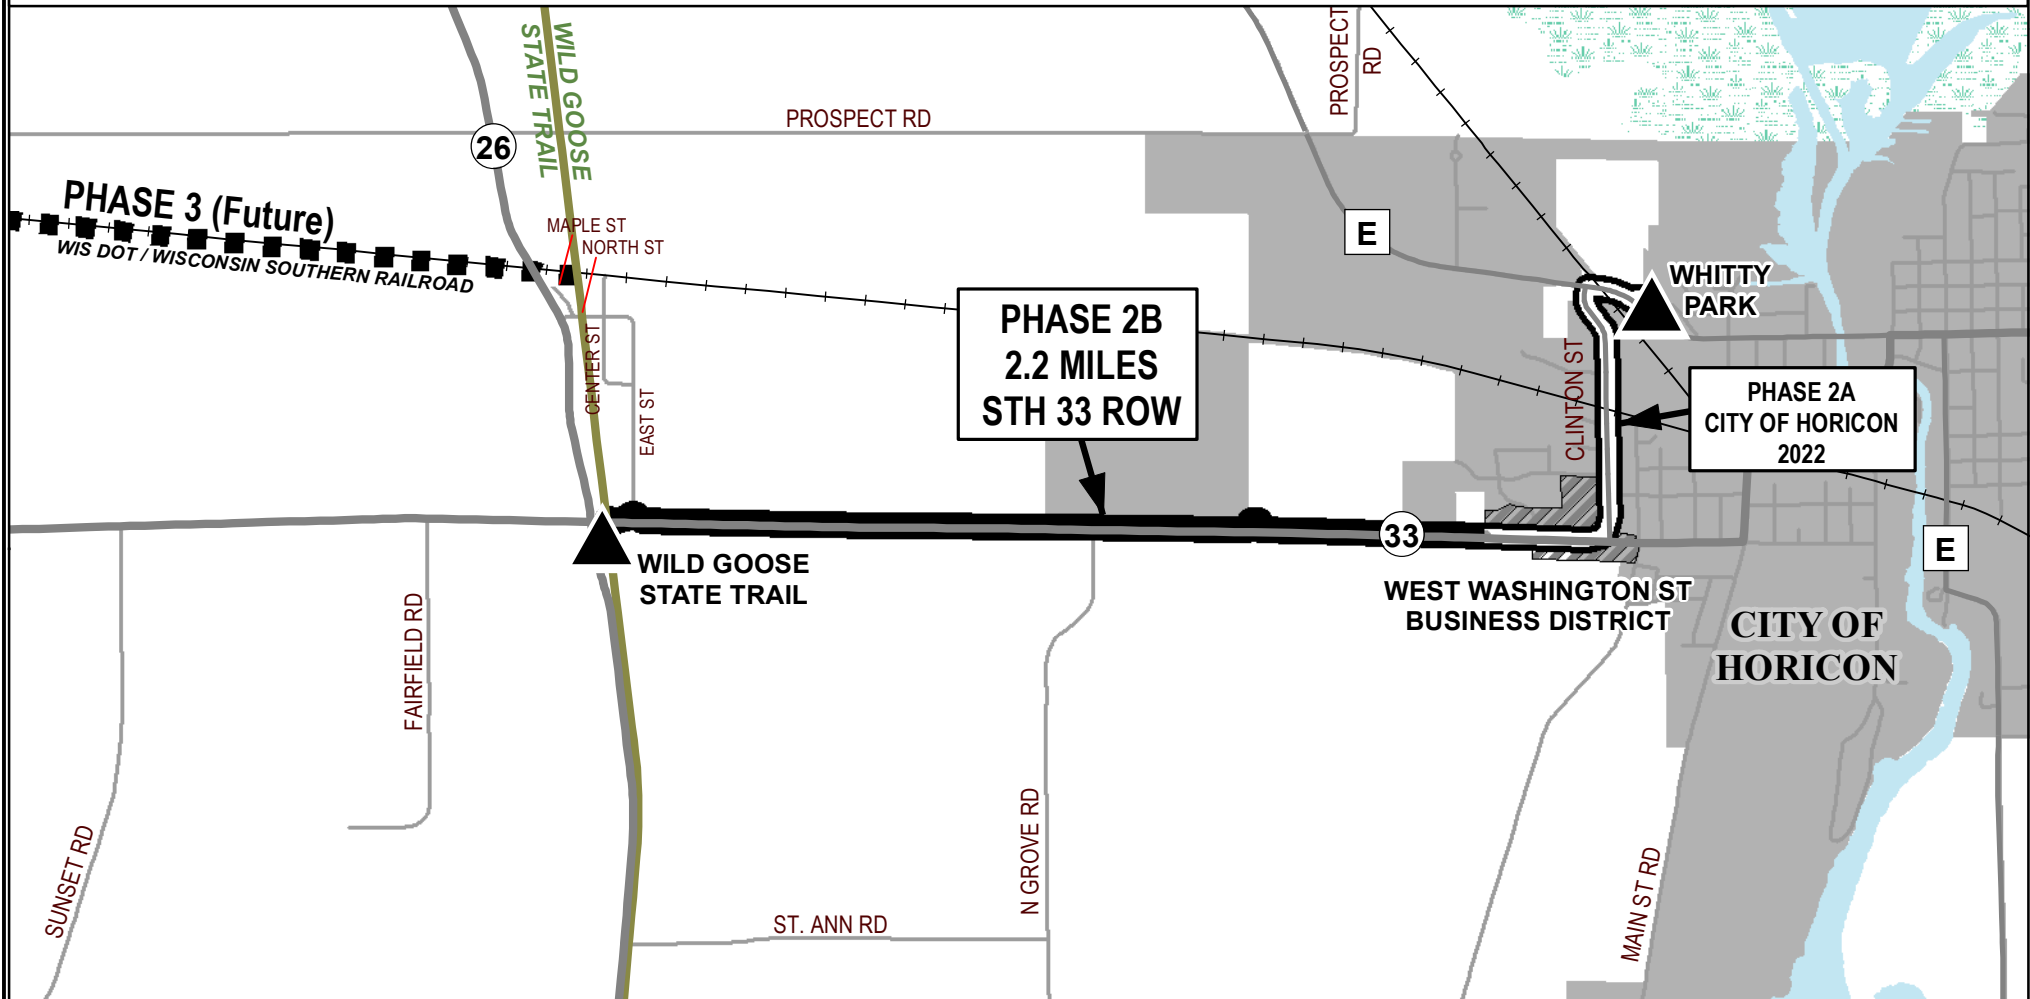

GOLD STAR MEMORIAL TRAIL

PHASE 2B - HORICON TO WILD GOOSE STATE TRAIL

▲ --- TRAILHEADS

 --- HORICON WEST WASHINGTON STREET BUSINESS DISTRICT

GSMT PHASE 2B ROUTE (2.2 MILES) --- HORICON WEST WASHINGTON STREET BUSINESS DISTRICT TO WILD GOOSE STATE TRAIL