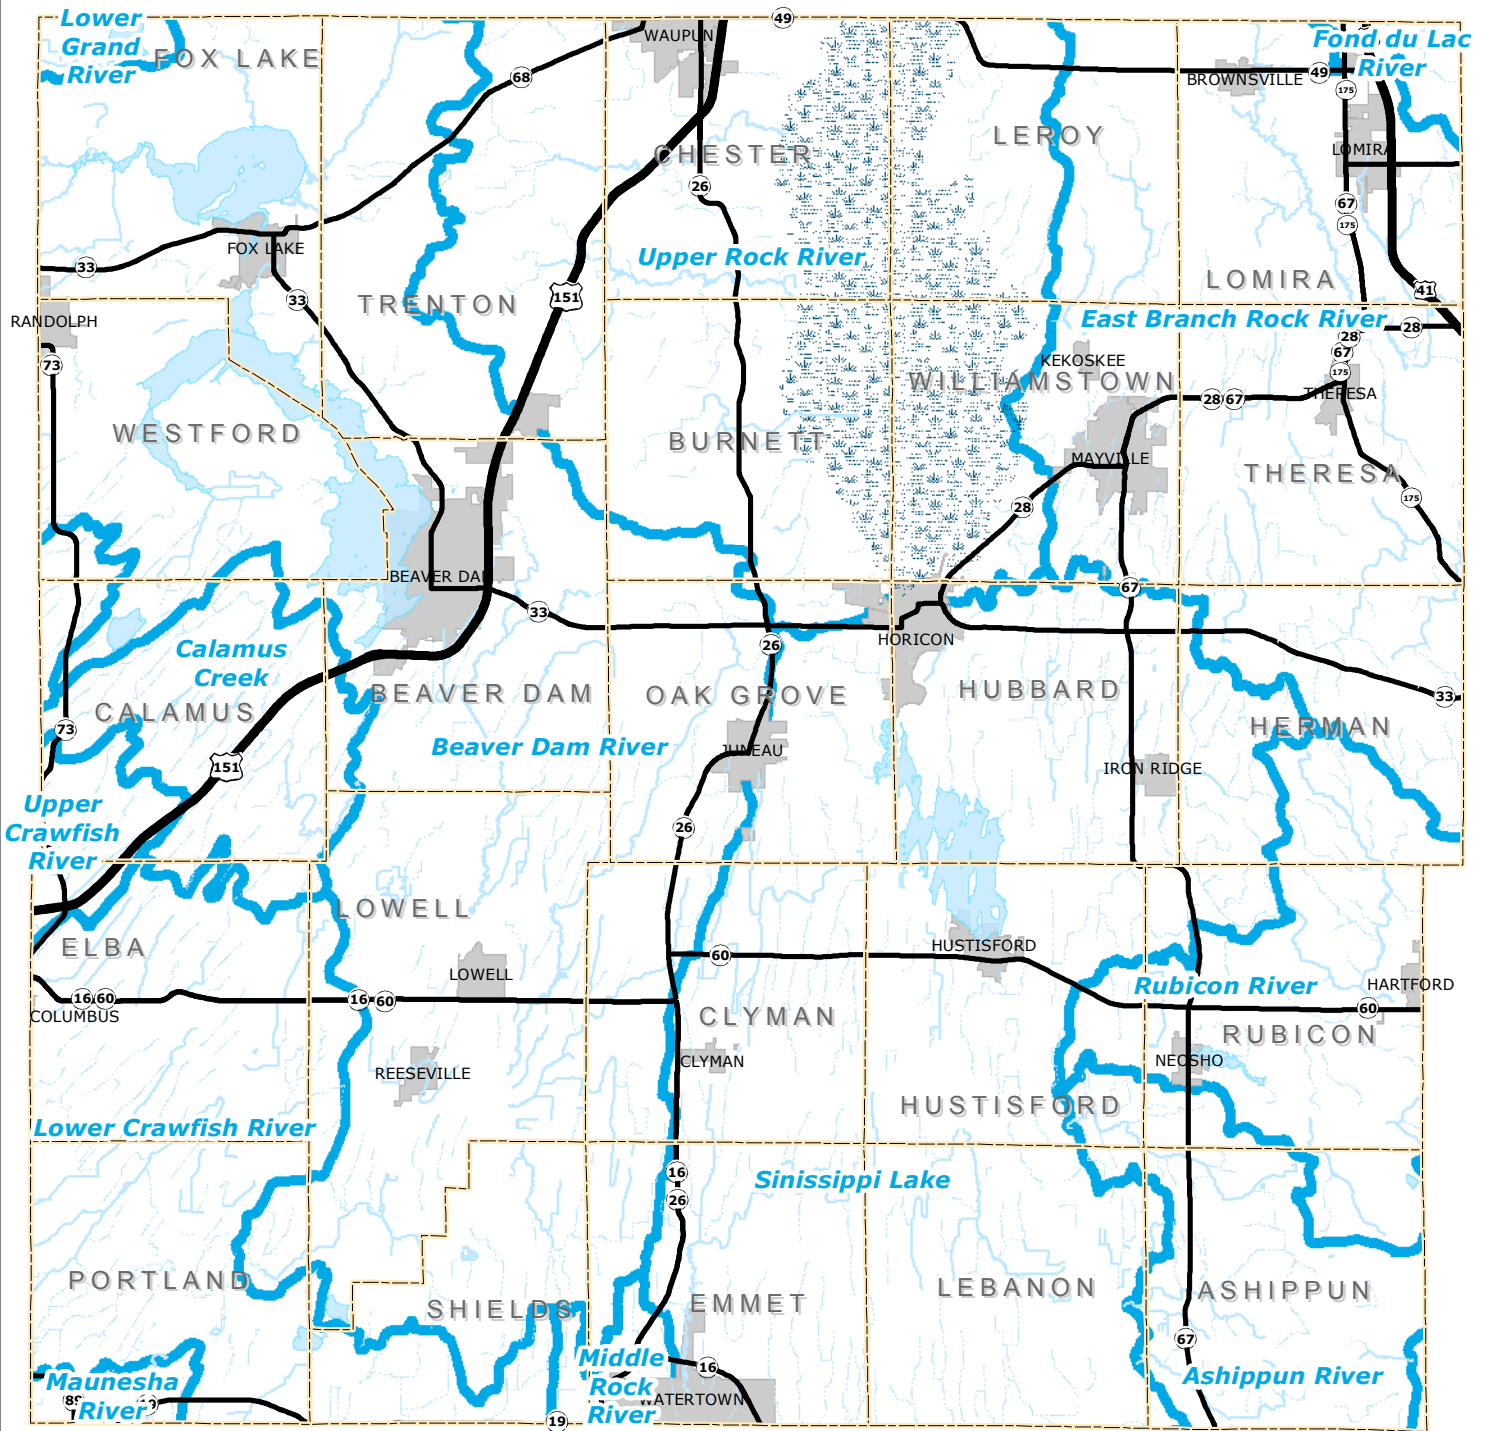

Map #2 , Surface Water Dodge County, Wisconsin

LEGEND

- U.S. Highway
- State Highway
- Town Boundaries
- Cities & Villages
- Watersheds
- Horicon Marsh
- Lake
- Streams
- Intermittent Streams

Dodge County
Land Resources and Parks
Department

Source: Dodge County Land Resources & Parks Department, March 2015
Derived from WI DNR Watershed data

Map #4, County, State, & Federal Recreation Areas Dodge County, Wisconsin

LEGEND

- U.S. Highway
- State Highway
- Town Boundaries
- Cities & Villages
- County Recreation Areas
- Federal & State Recreation Areas
- Horicon Marsh
- Lake

Map #8, Dodge County Biking / Hiking Trail System

Existing - Pending - Proposed