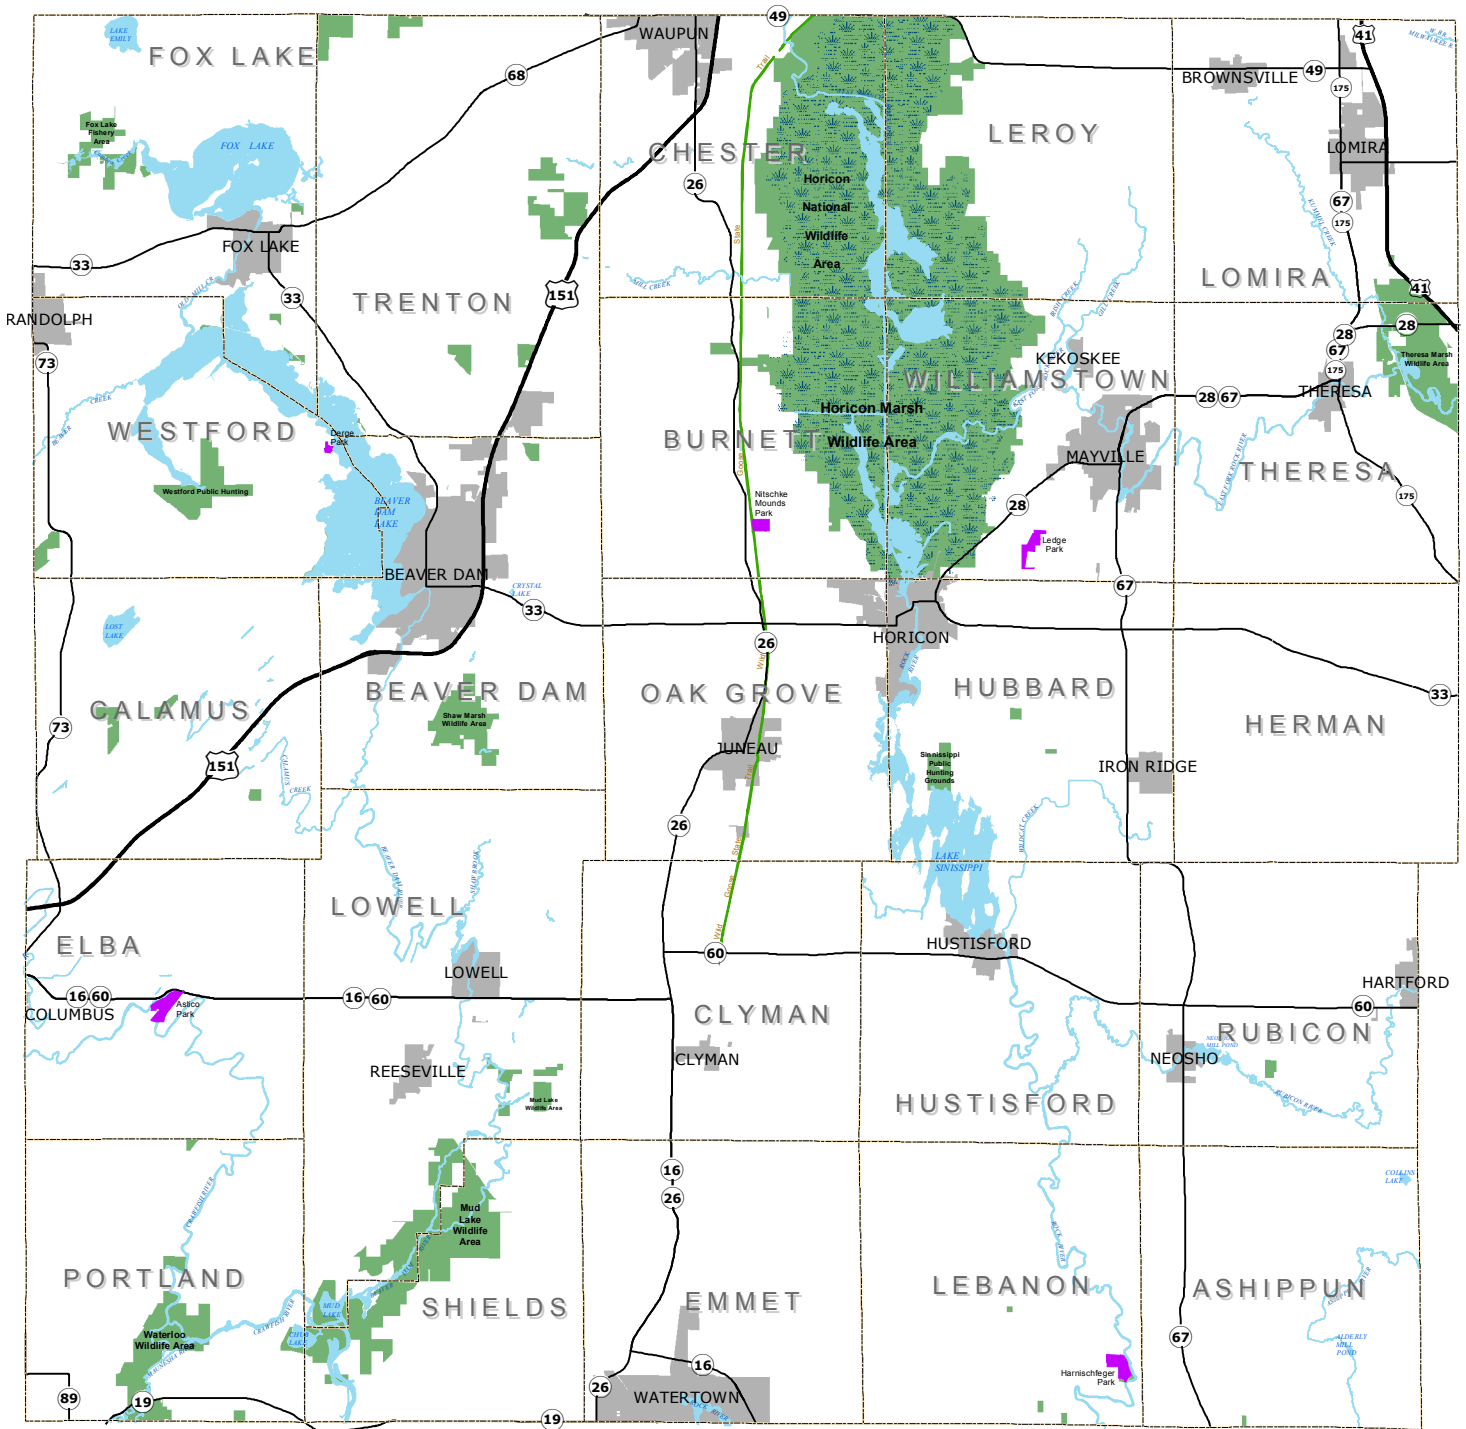

Map #2 , Surface Water Dodge County, Wisconsin

LEGEND

- U.S. Highway
- State Highway
- Town Boundaries
- Cities & Villages
- Watersheds
- Horicon Marsh
- Lake
- Streams
- Intermittent Streams

Dodge County
Land Resources and Parks
Department

Source: Dodge County Land Resources & Parks Department, March 2015
Derived from WI DNR Watershed data

Map #4, County, State, & Federal Recreation Areas Dodge County, Wisconsin

LEGEND

- U.S. Highway
- State Highway
- Town Boundaries
- Cities & Villages
- County Recreation Areas
- Federal & State Recreation Areas
- Horicon Marsh
- Lake

Map #8, Dodge County Biking / Hiking Trail System

Existing - Pending - Proposed