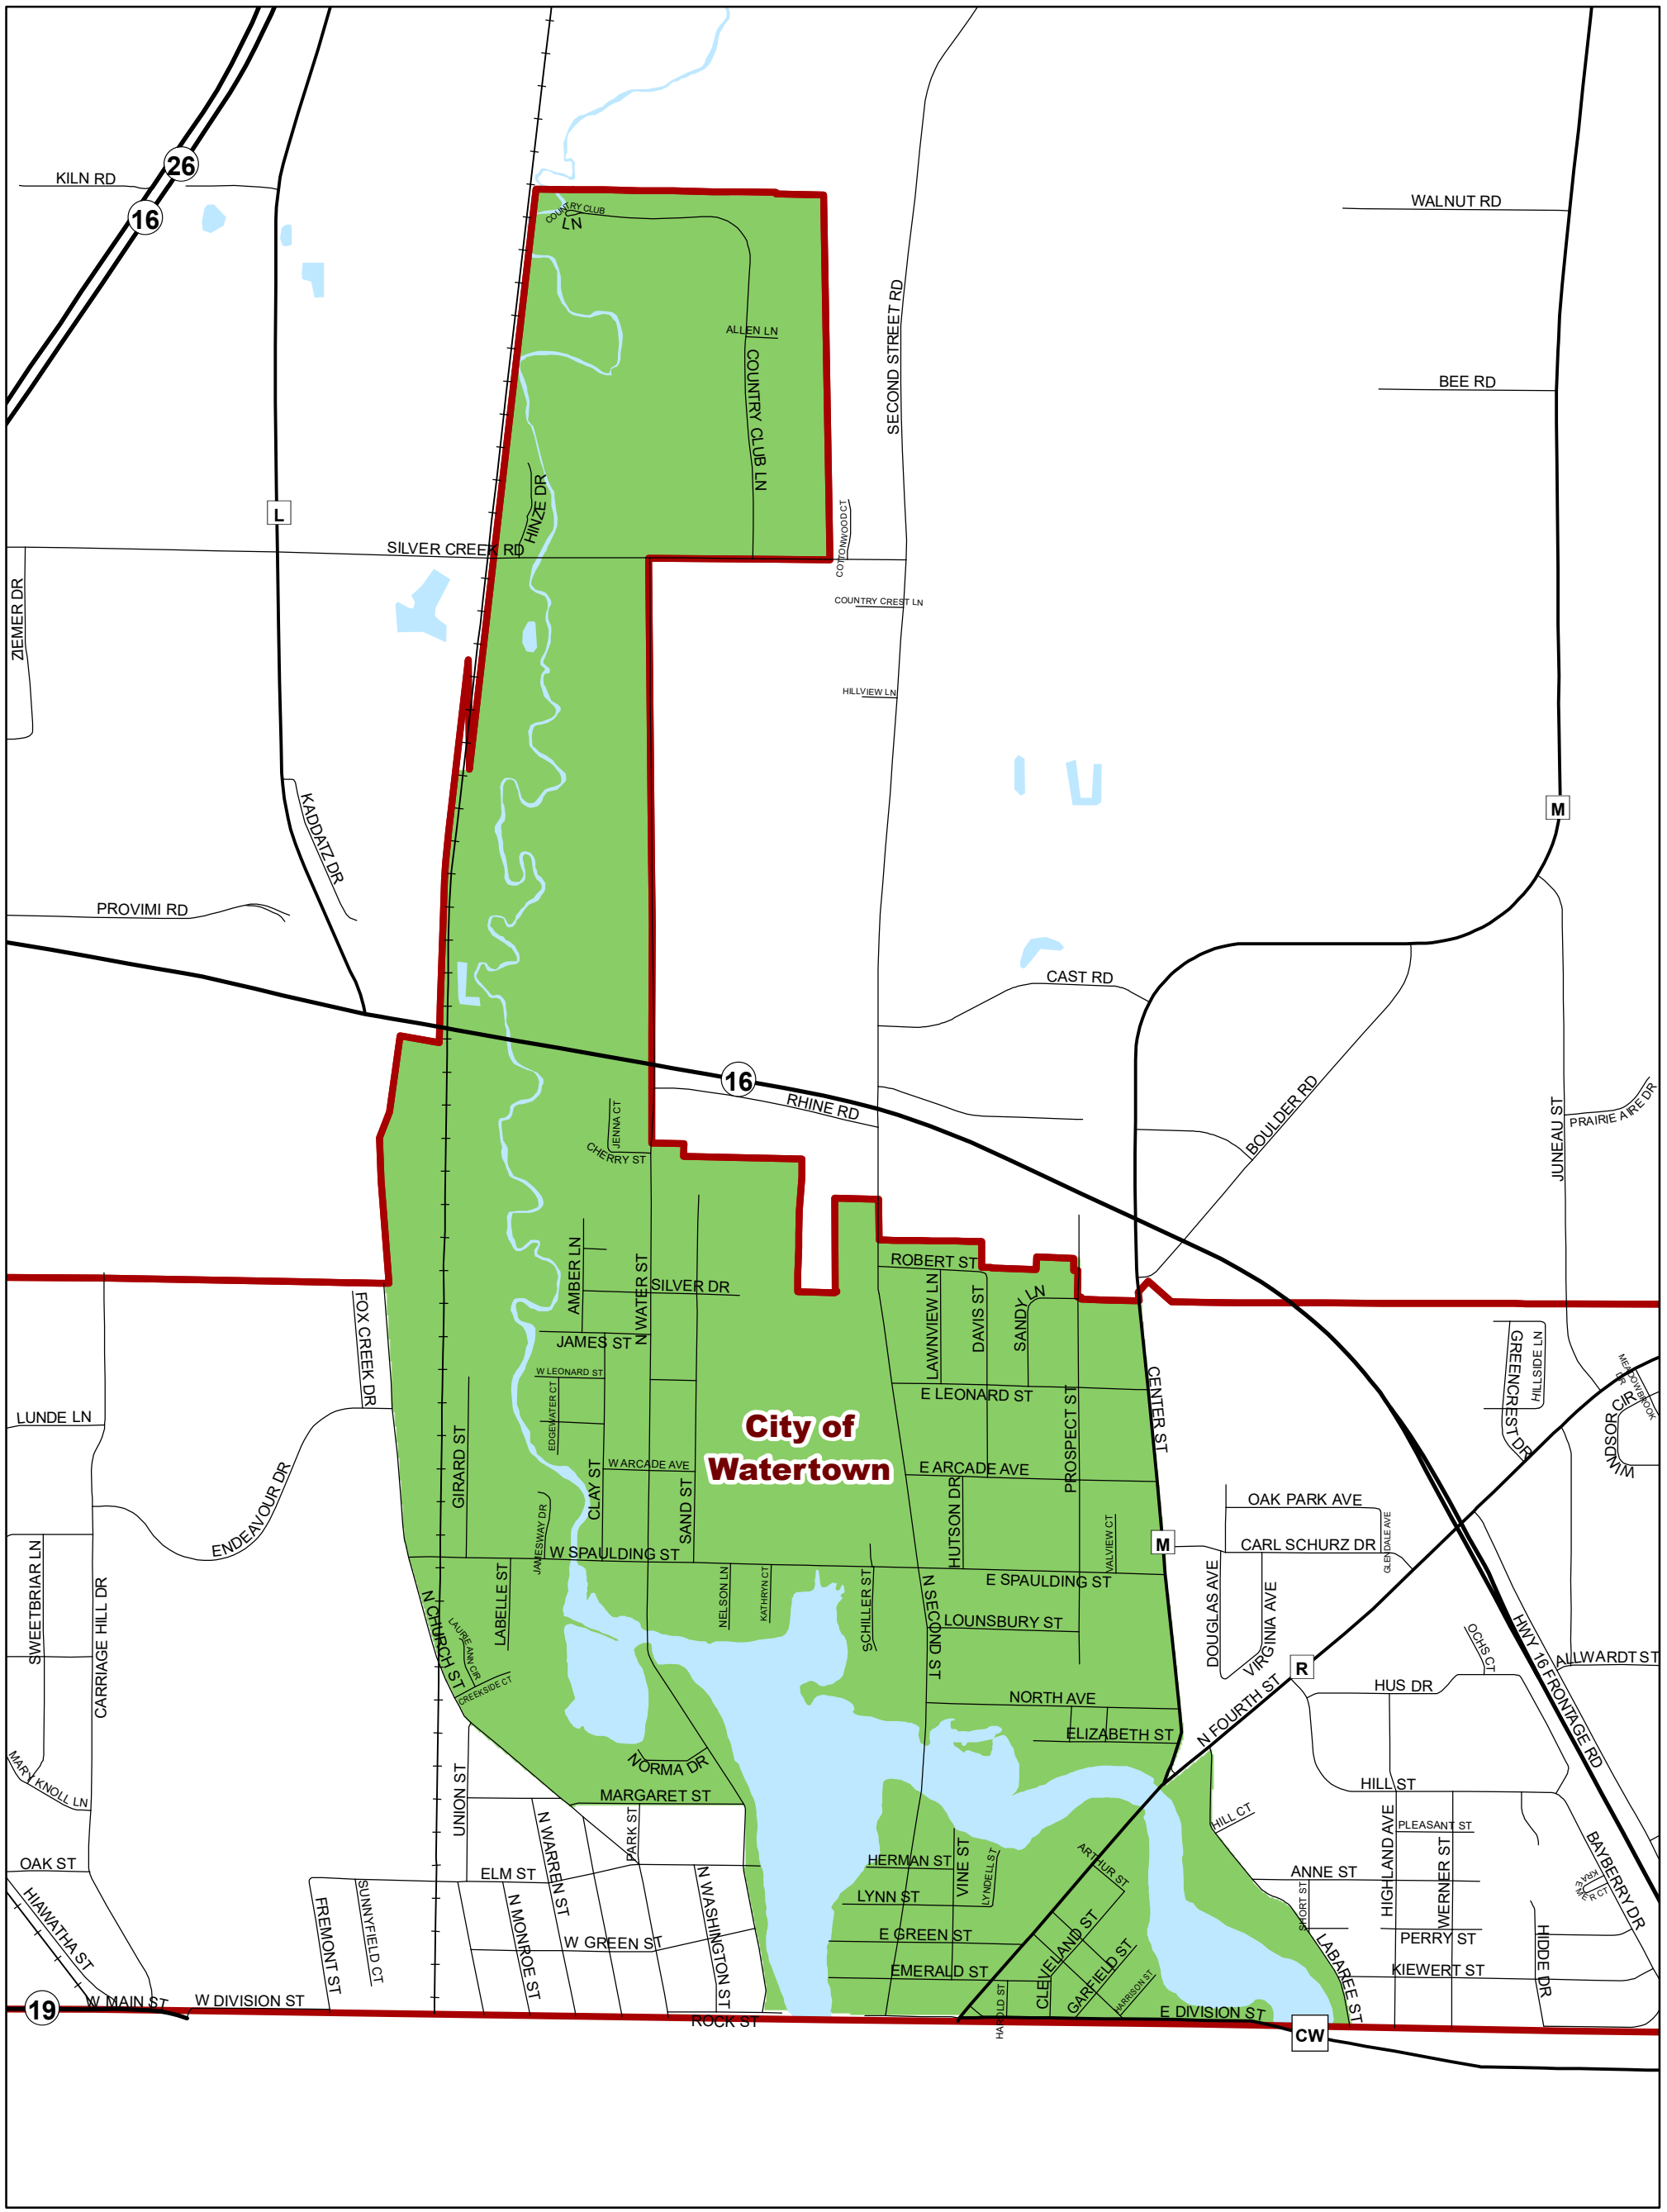

2022 SUPERVISORY DISTRICT 22

DODGE COUNTY

Legend

- Supervisory District #22
- Waterbody
- Horicon Marsh
- City/Village/Town Boundary
- U.S. Highway
- State Highway
- County Highway
- Town Road
- Railroad