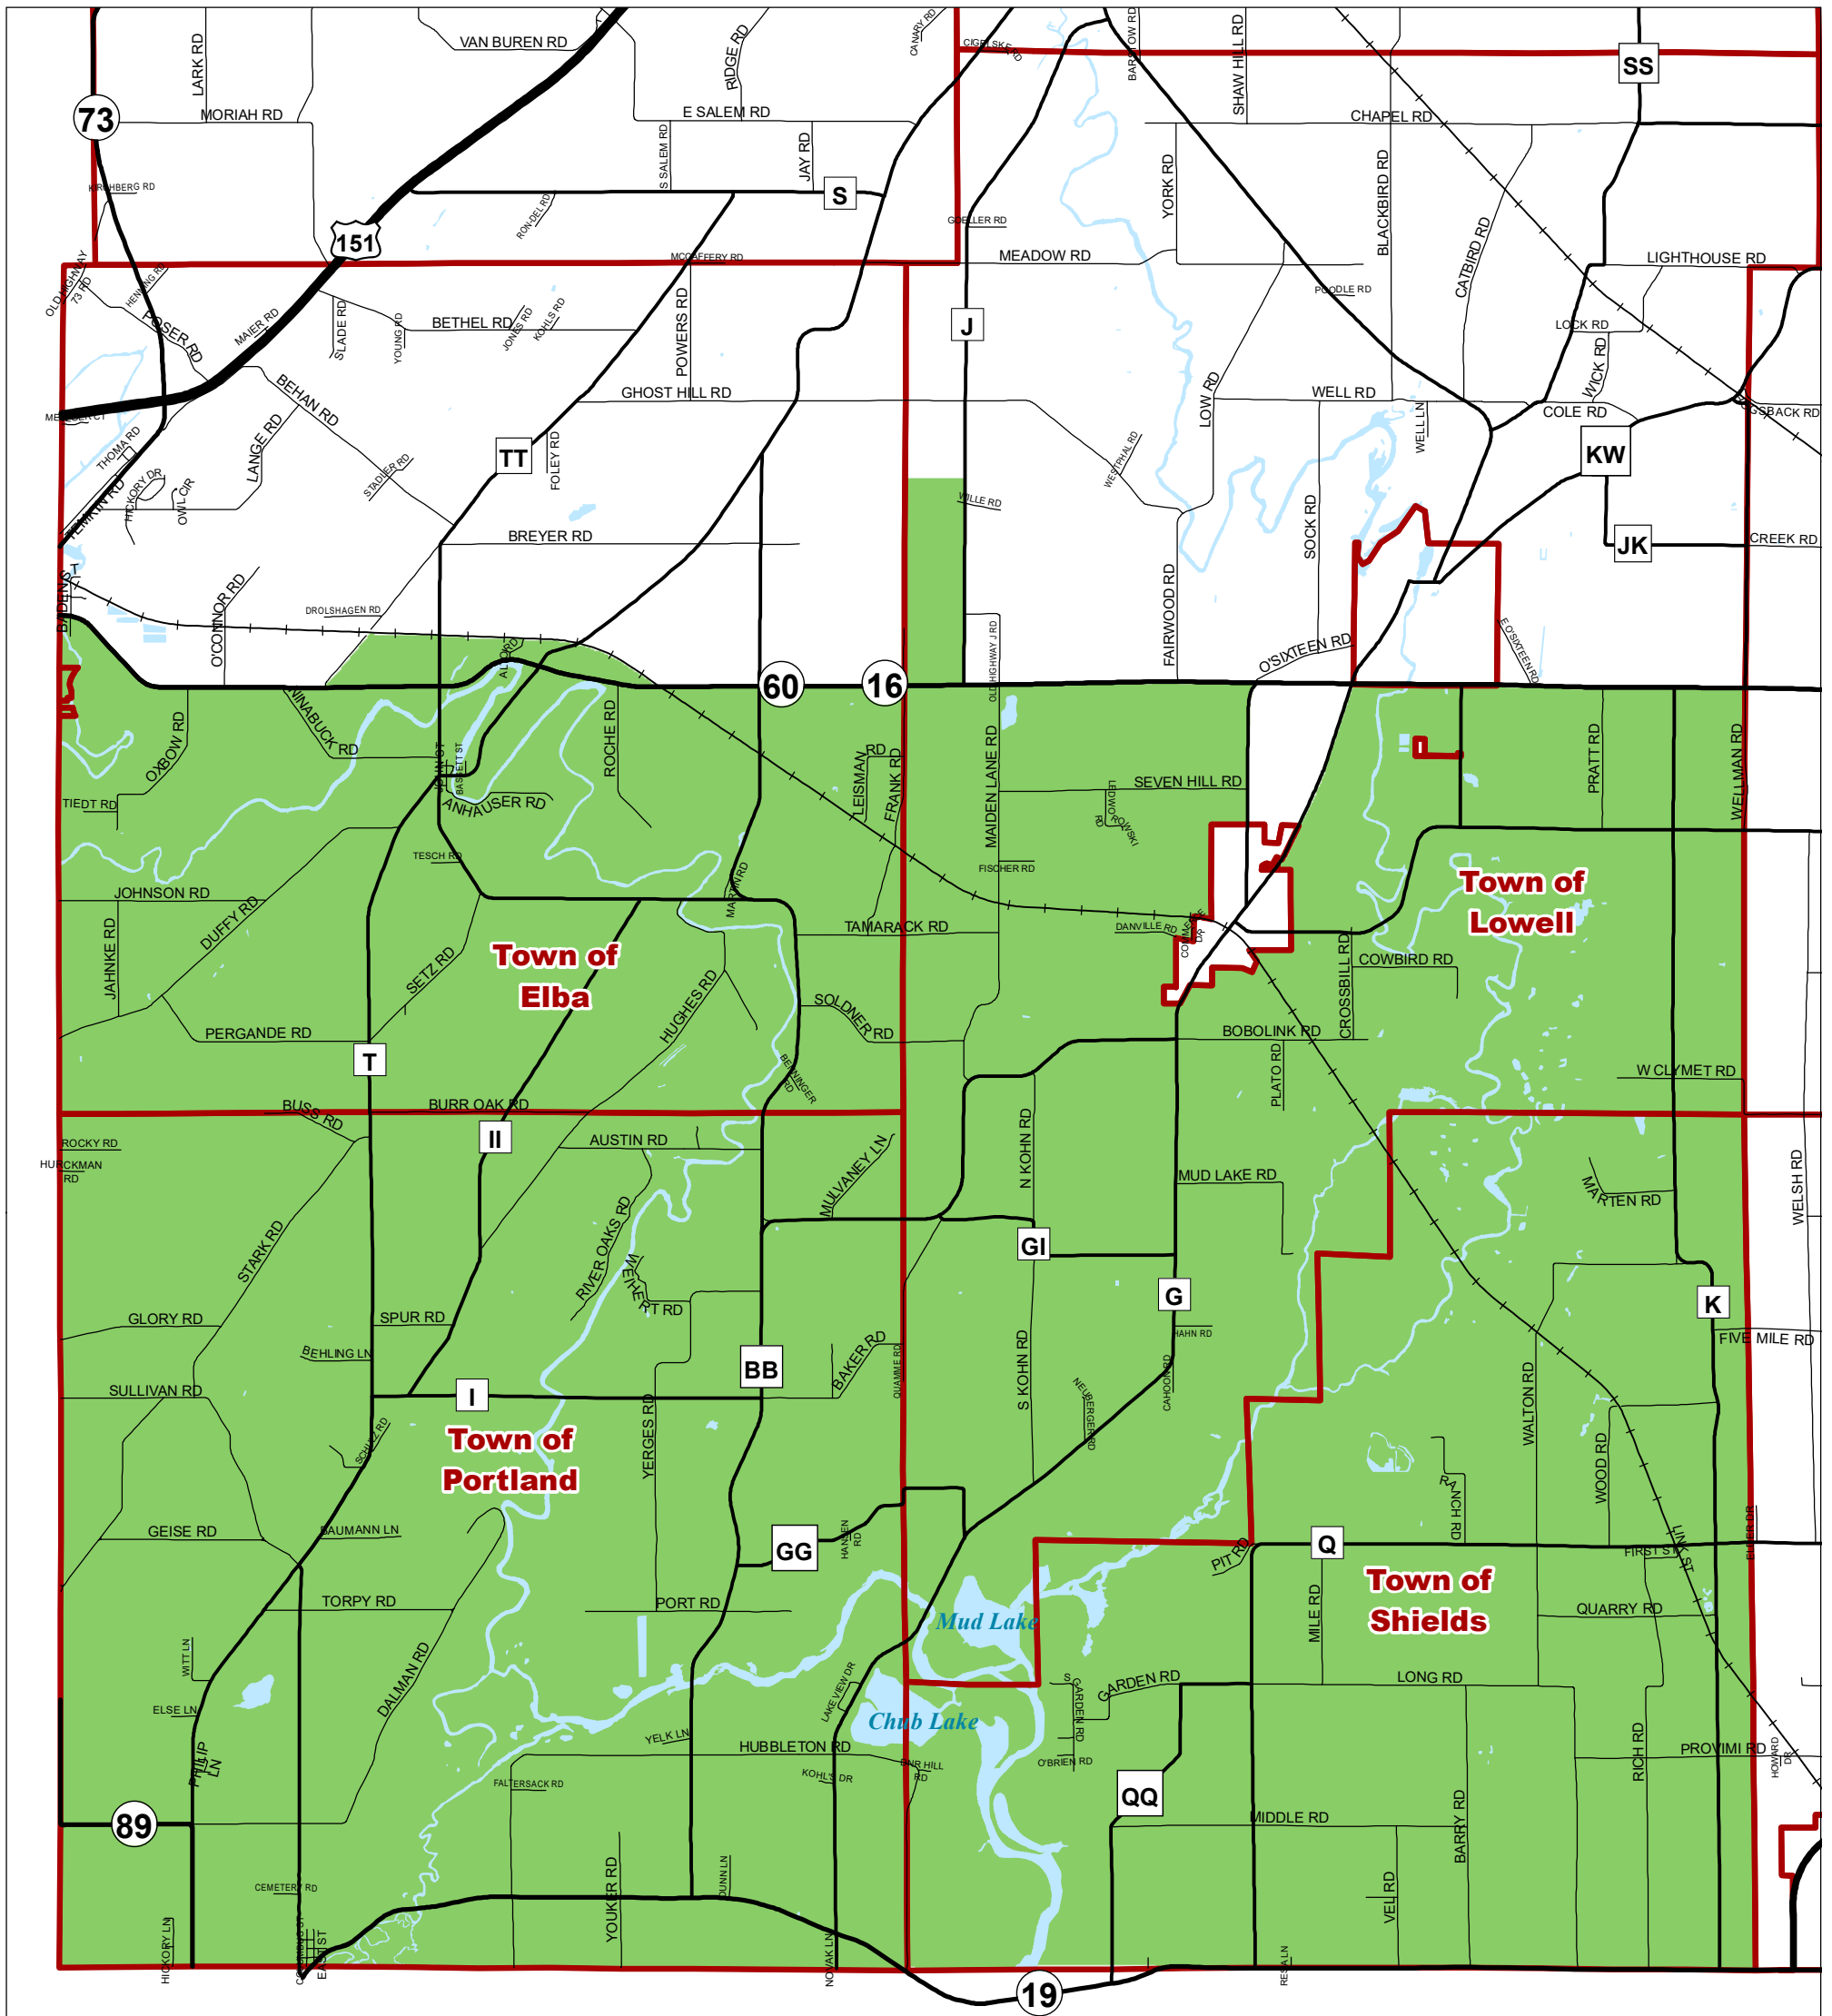

2022 SUPERVISORY DISTRICT 20

DODGE COUNTY

Legend

- Supervisory District #20
- Waterbody
- Horicon Marsh
- City/Village/Town Boundary
- U.S. Highway
- State Highway
- County Highway
- Town Road
- Railroad