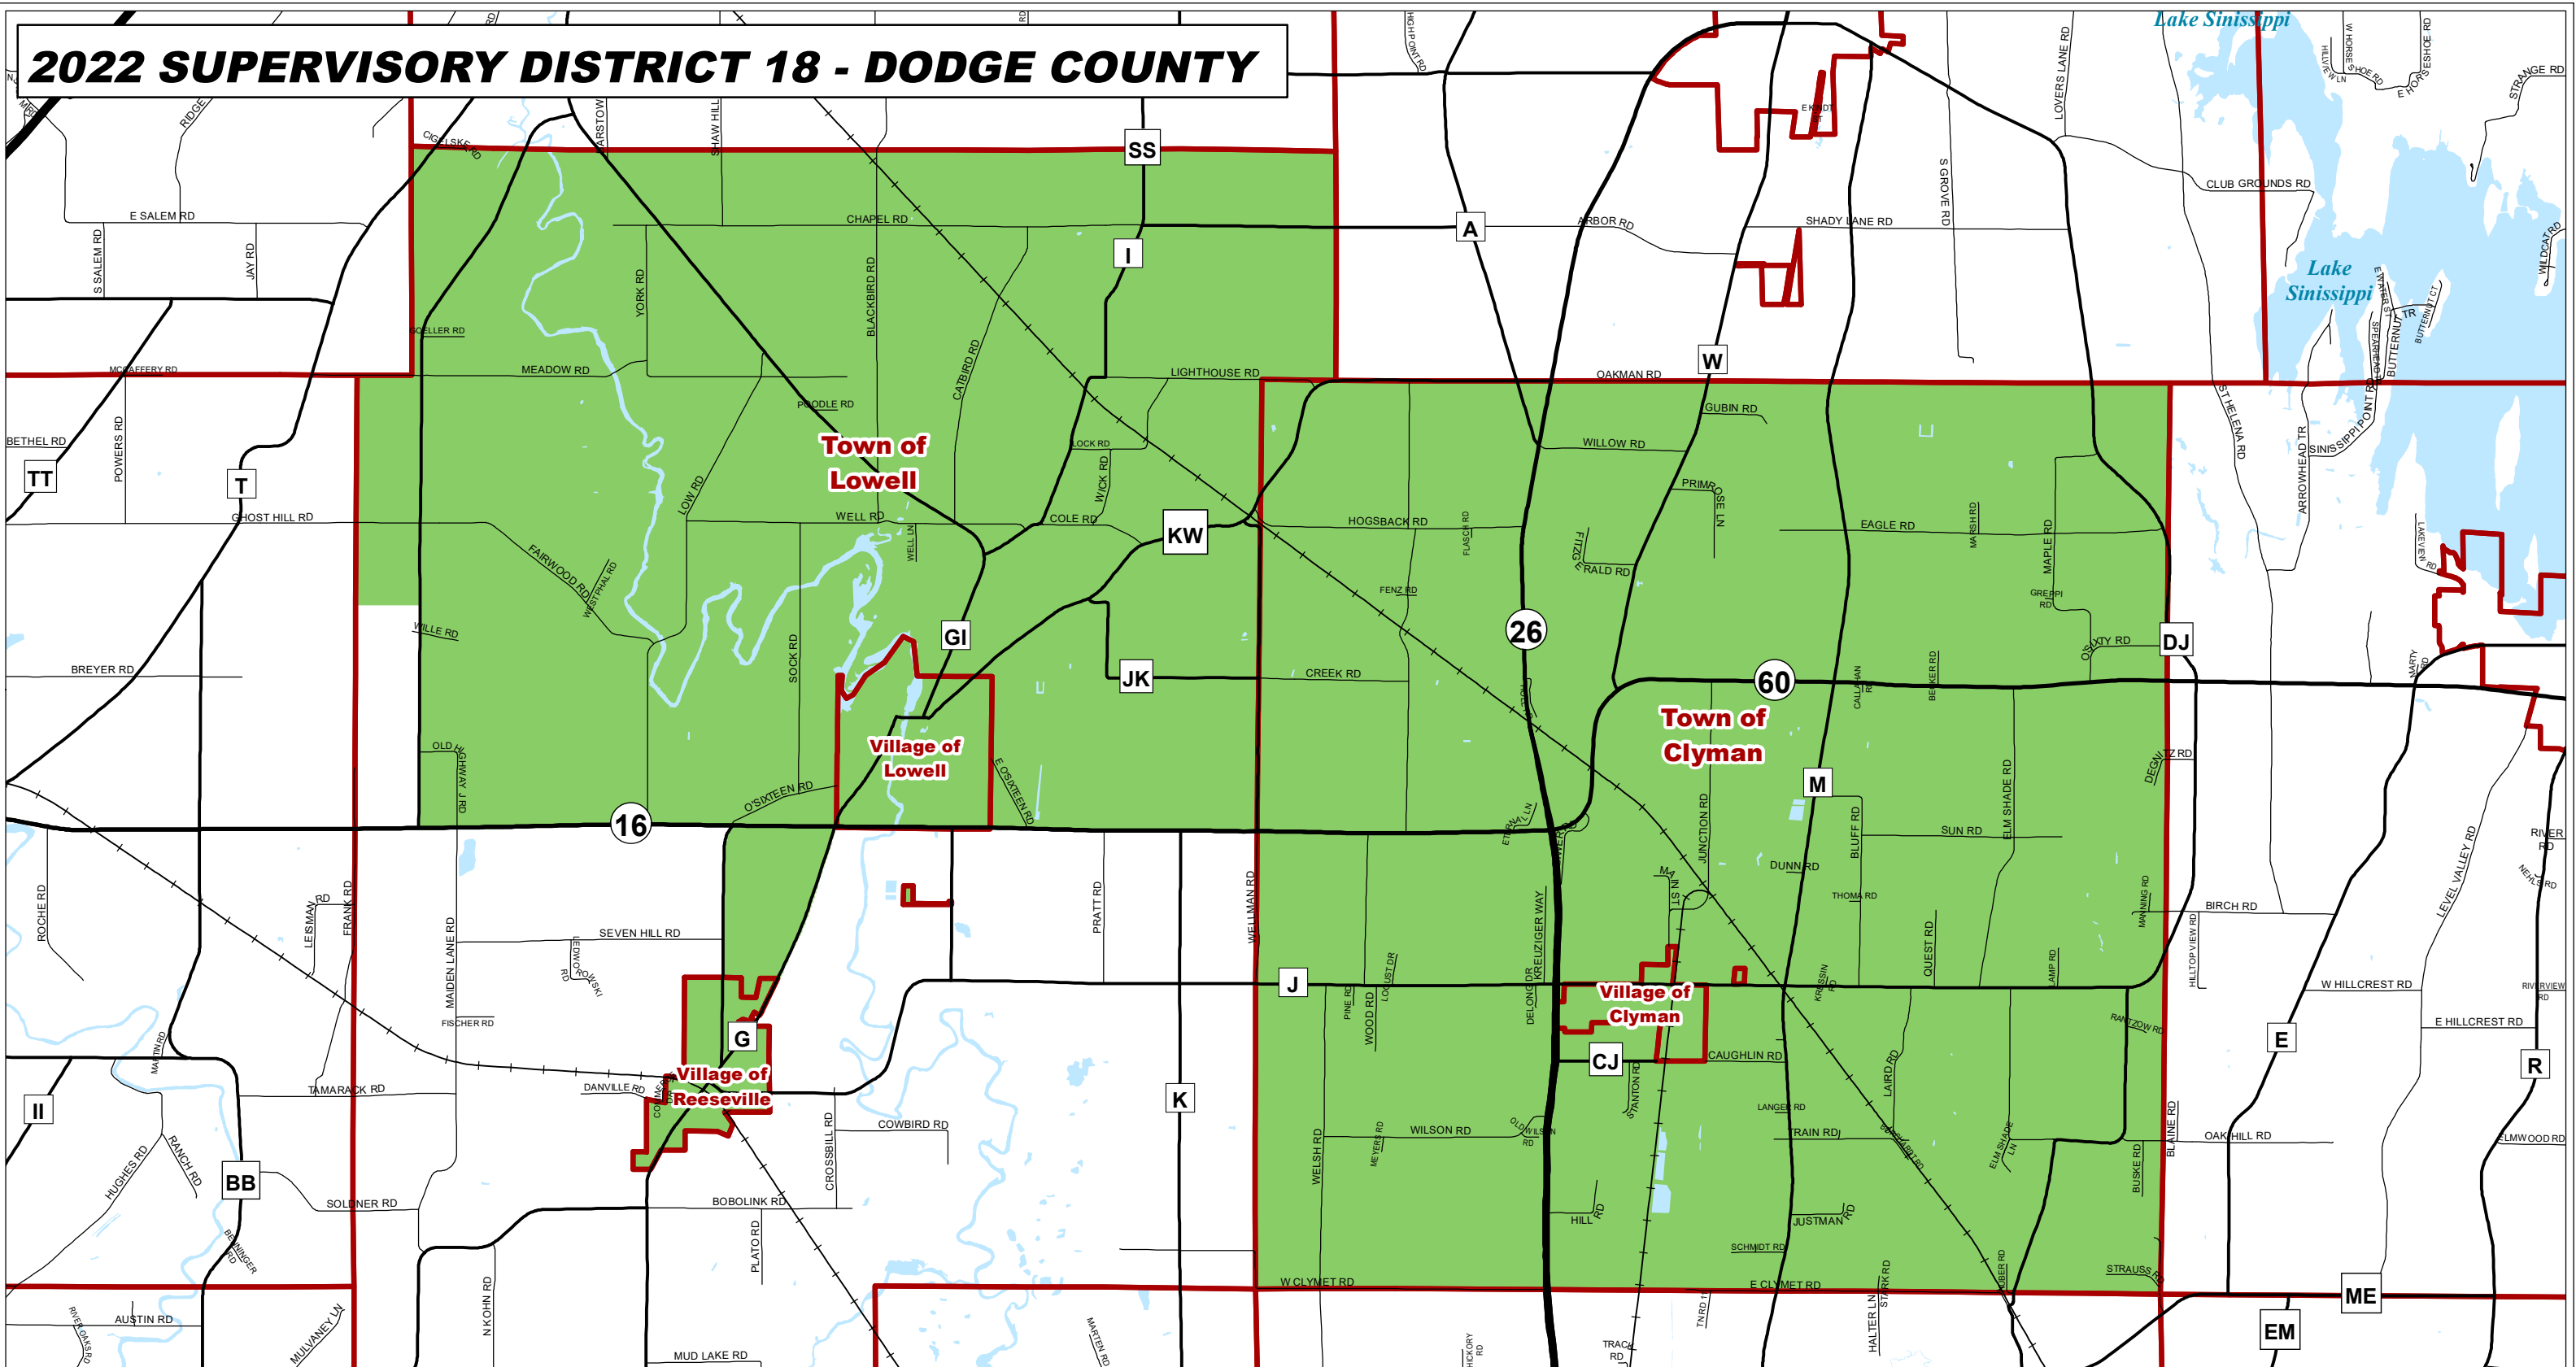

2022 SUPERVISORY DISTRICT 18 - DODGE COUNTY

Legend

- Supervisory District #18
- Waterbody
- Horicon Marsh
- City/Village/Town Boundary
- U.S. Highway
- State Highway
- County Highway
- Town Road
- Railroad

Location Map