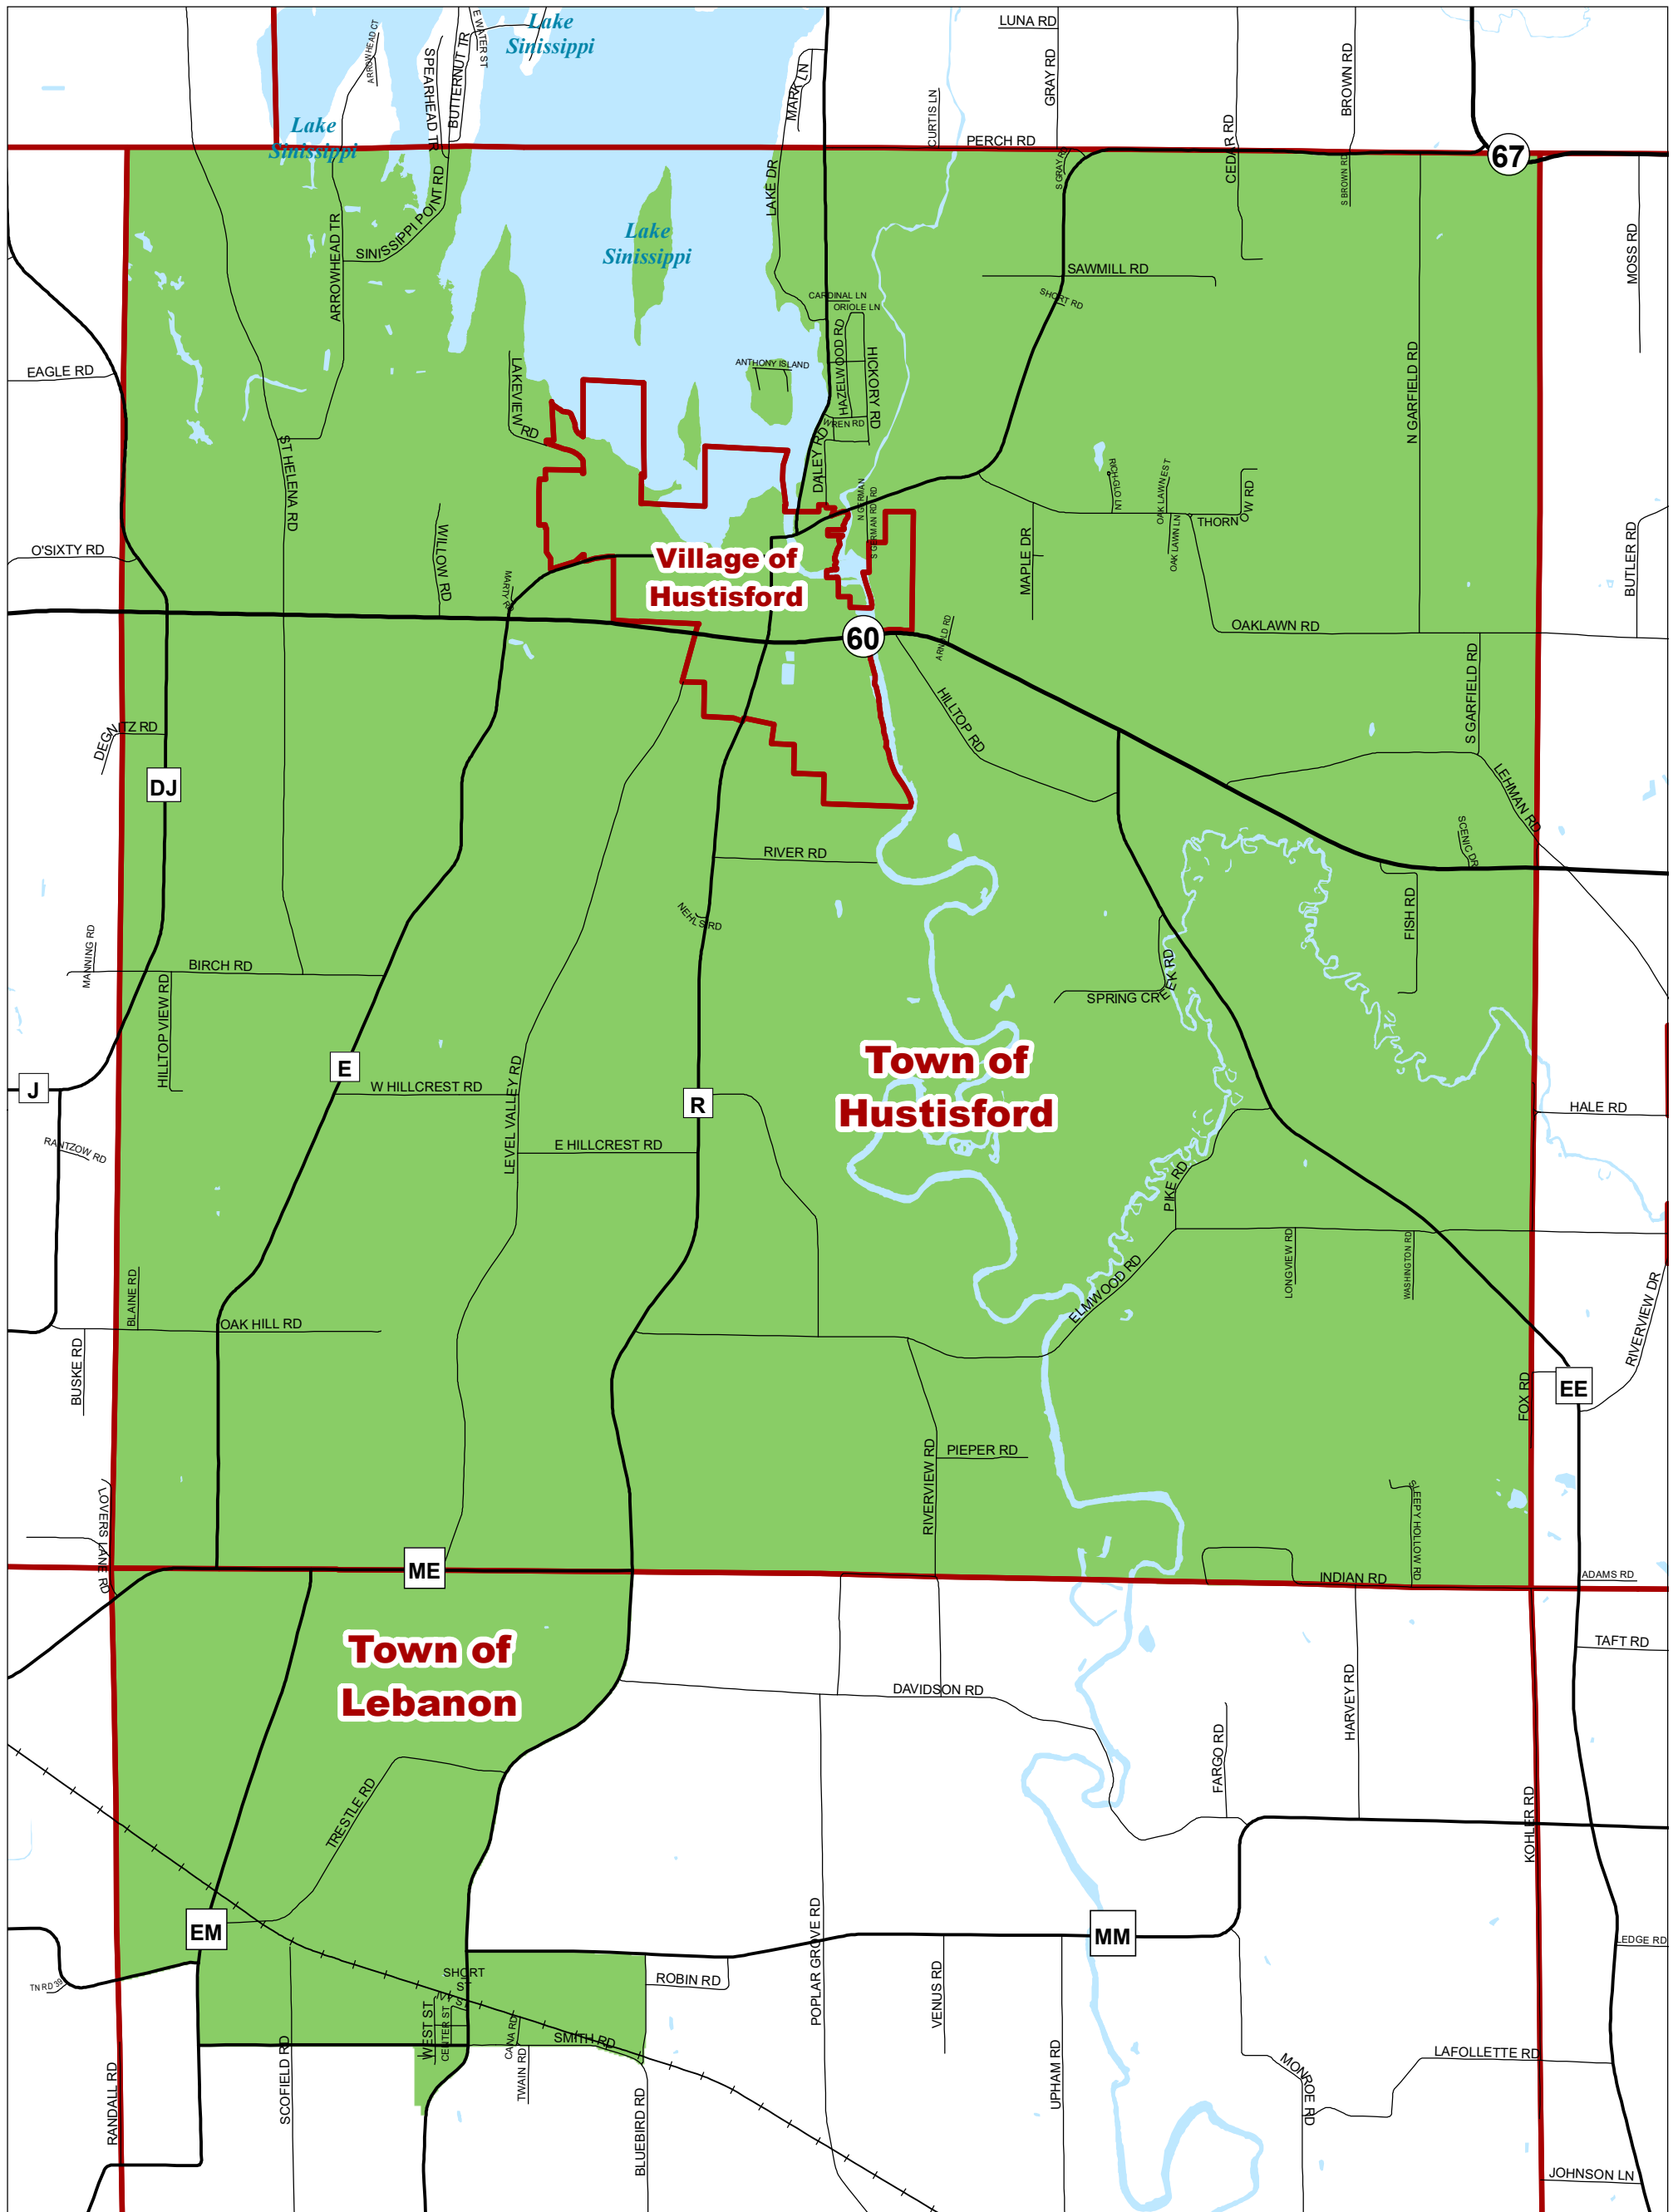

2022 SUPERVISORY DISTRICT 17

DODGE COUNTY

Legend

	Supervisory District #17		U.S. Highway
	Waterbody		State Highway
	Horicon Marsh		County Highway
	City/Village/Town Boundary		Town Road
			Railroad