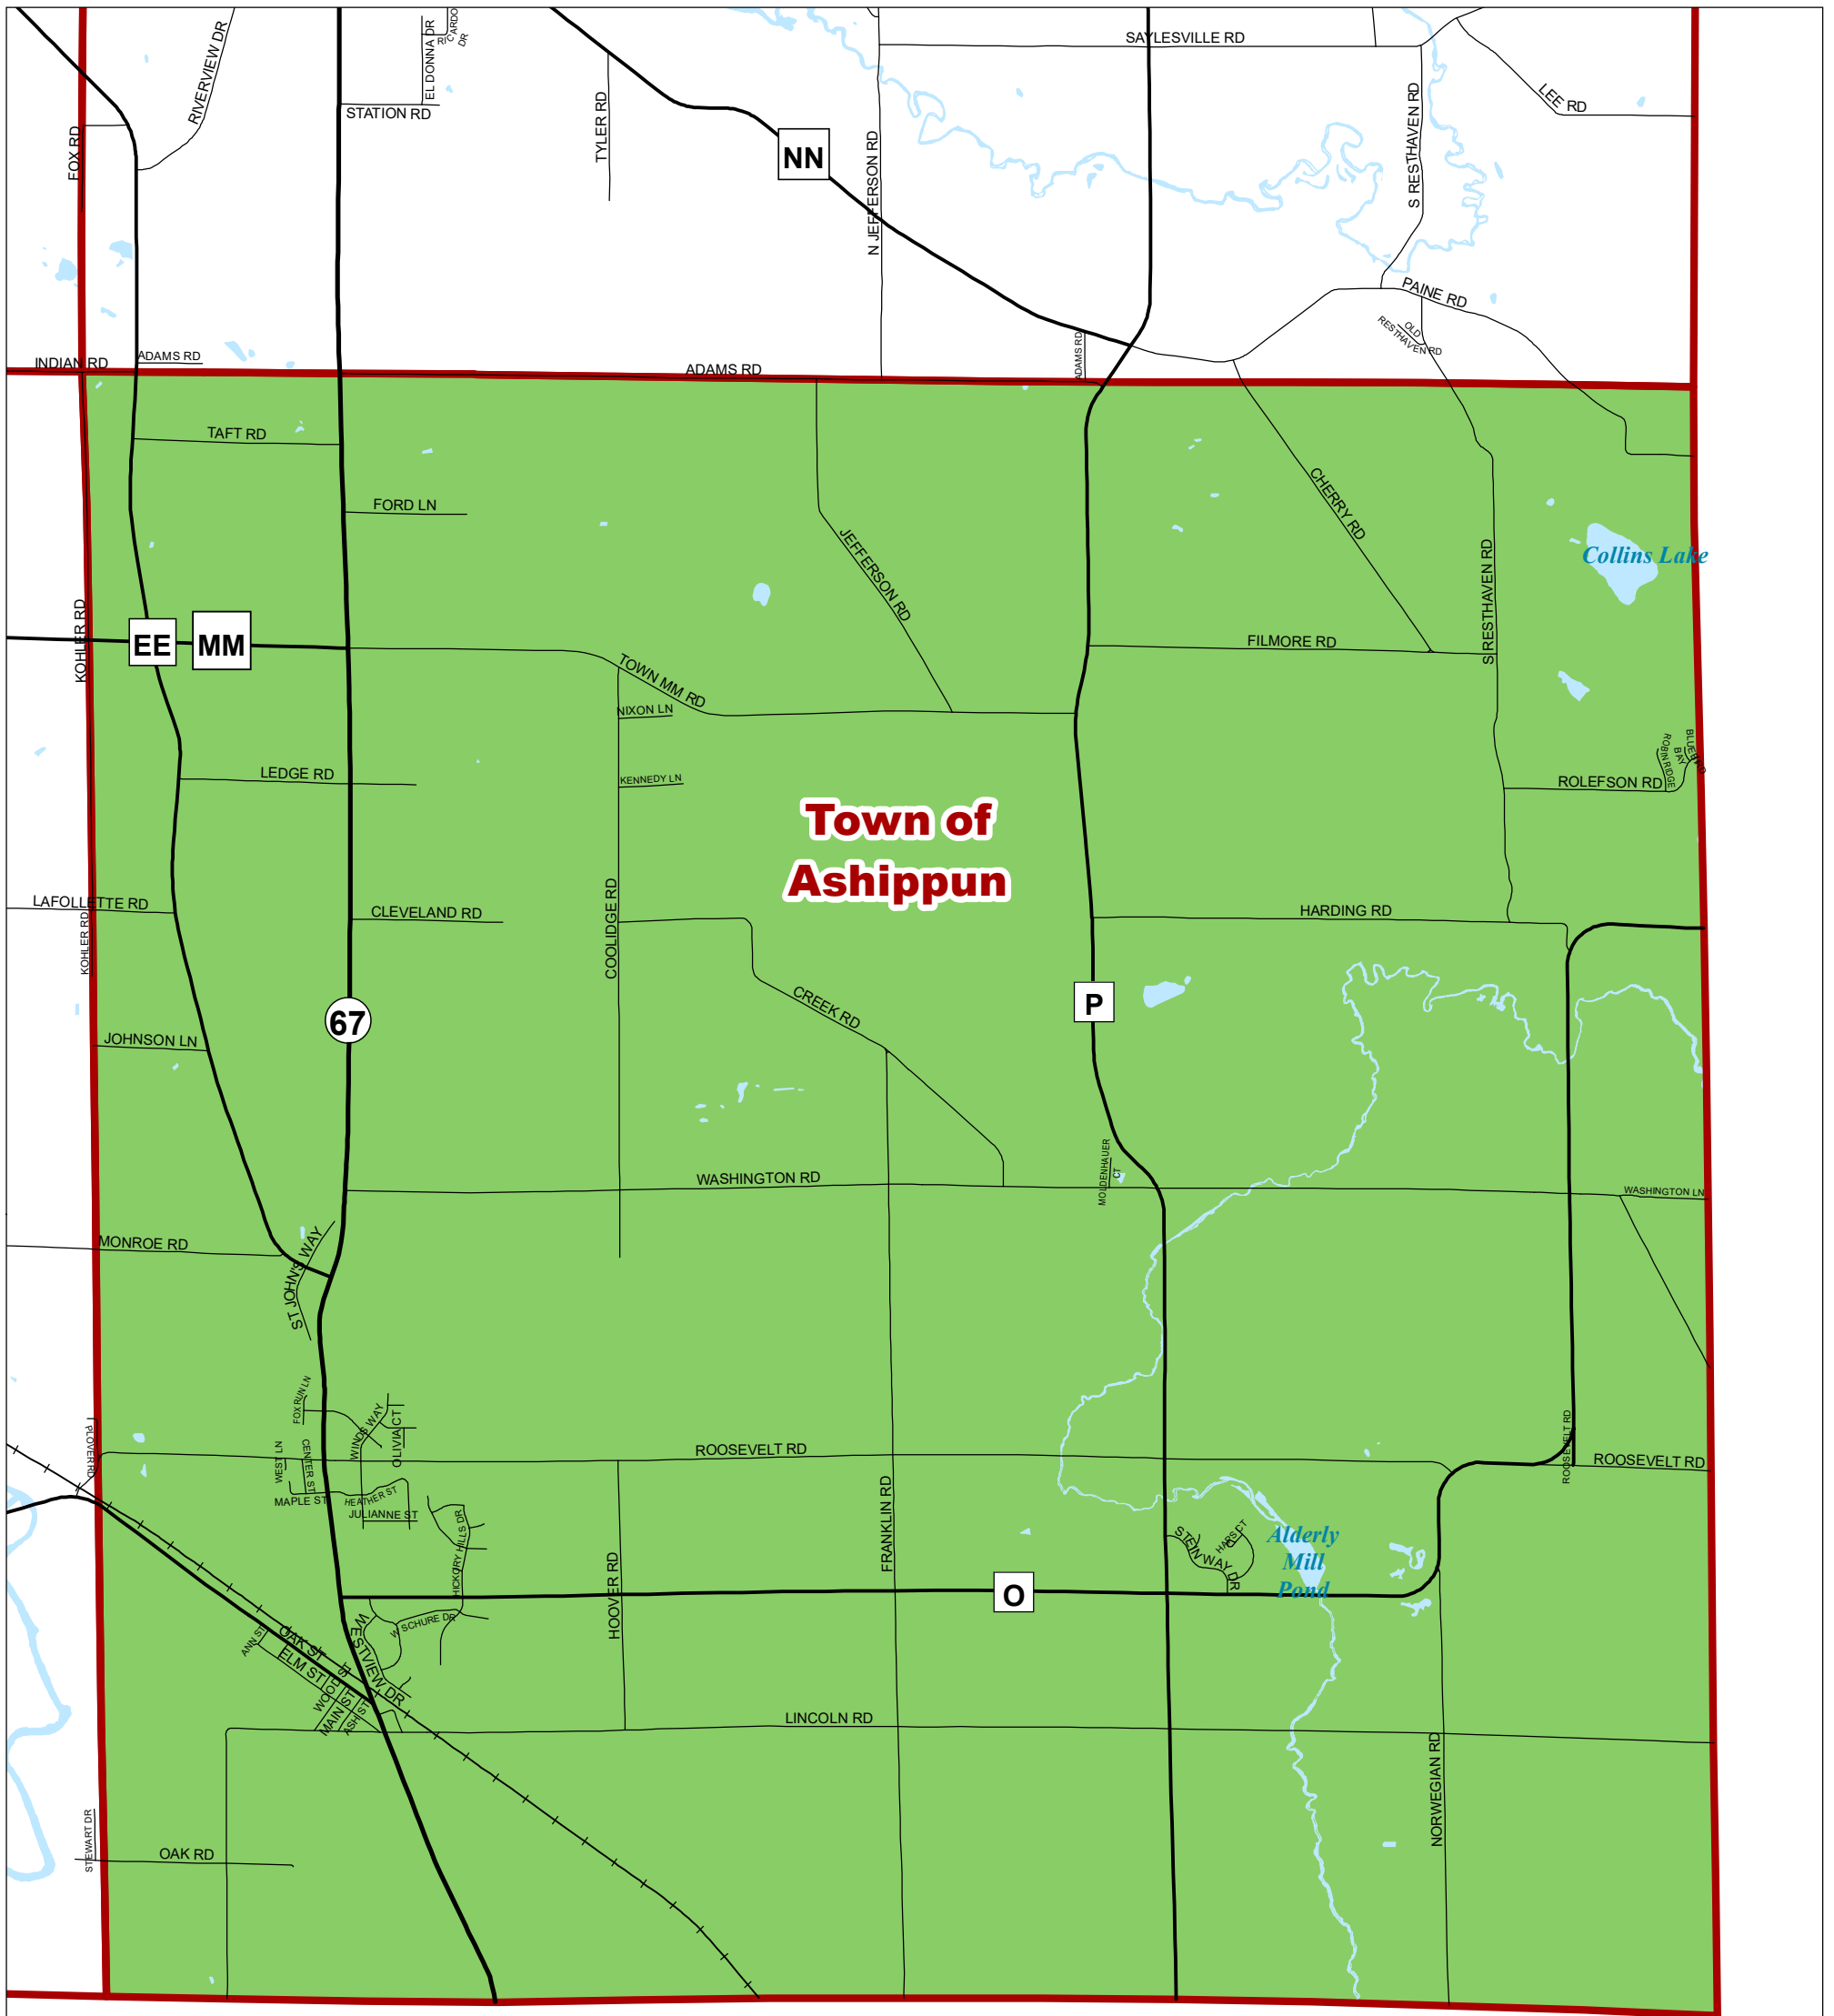

2022 SUPERVISORY DISTRICT 11

DODGE COUNTY

Legend

- Supervisory District #11
- Waterbody
- Horicon Marsh
- City/Village/Town Boundary
- U.S. Highway
- State Highway
- County Highway
- Town Road
- Railroad