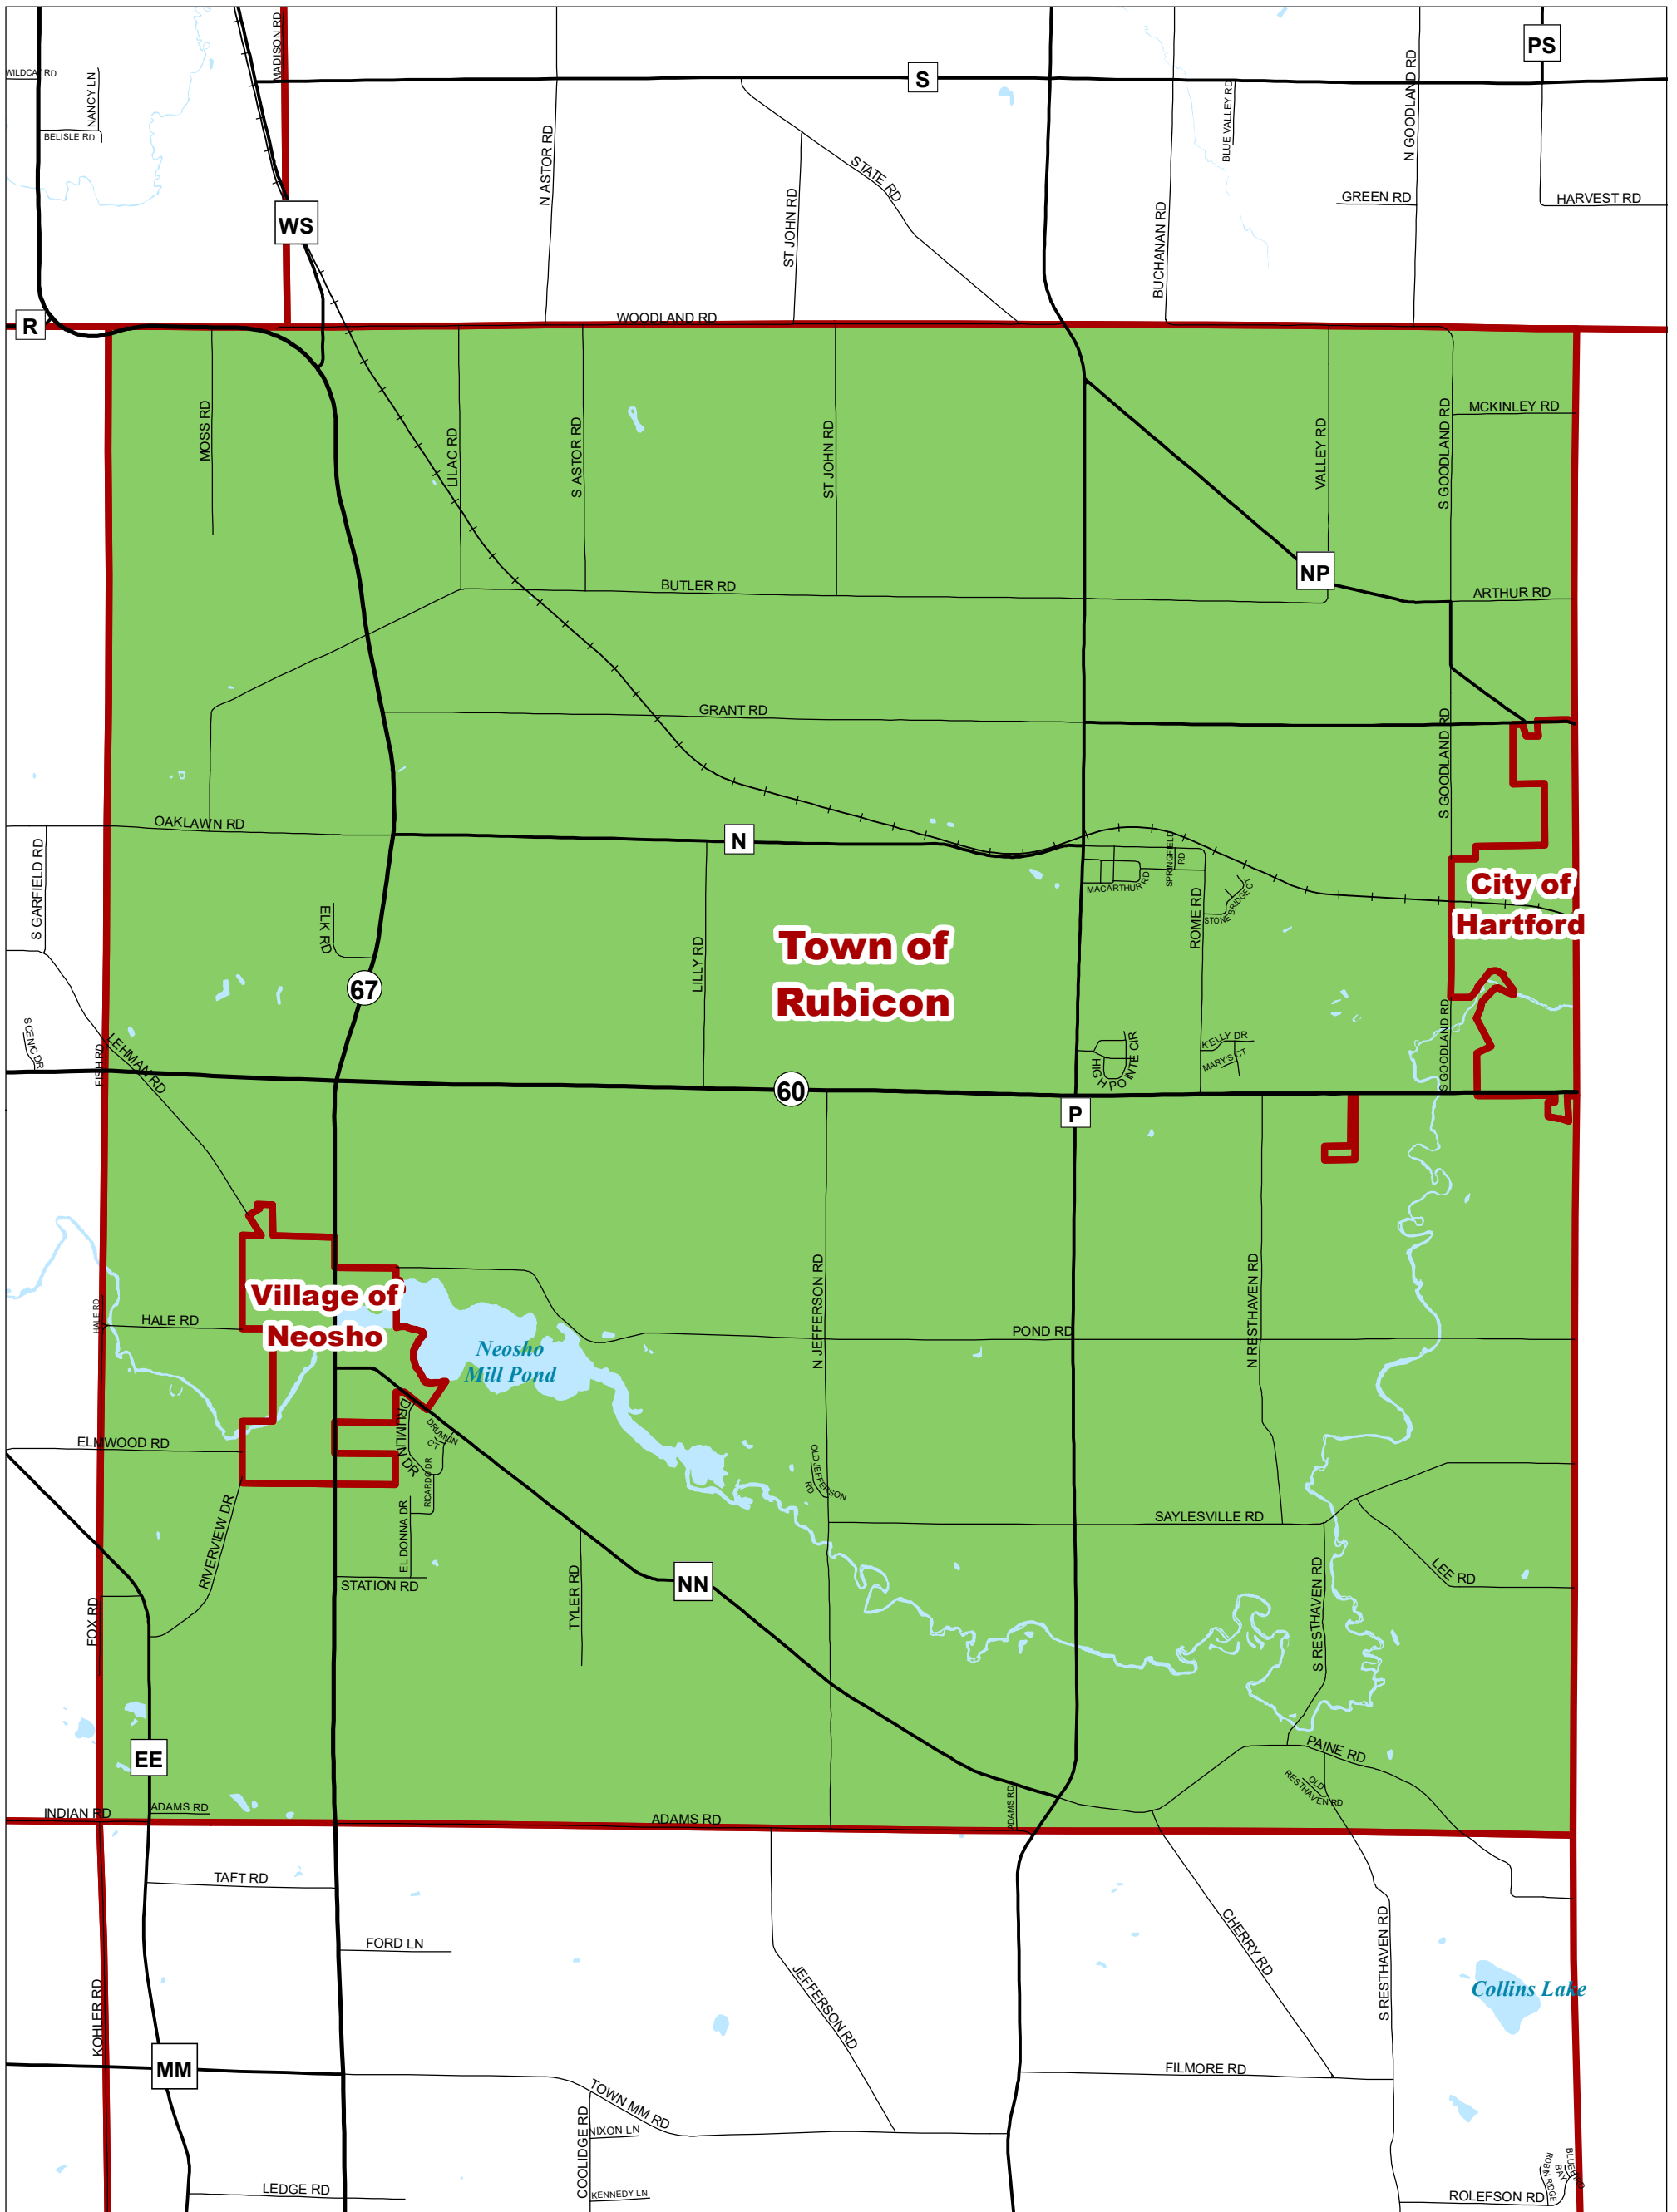

# 2022 SUPERVISORY DISTRICT 10

## DODGE COUNTY

**Legend**

	Supervisory District #10		U.S. Highway
	Waterbody		State Highway
	Horicon Marsh		County Highway
	City/Village/Town Boundary		Town Road
			Railroad