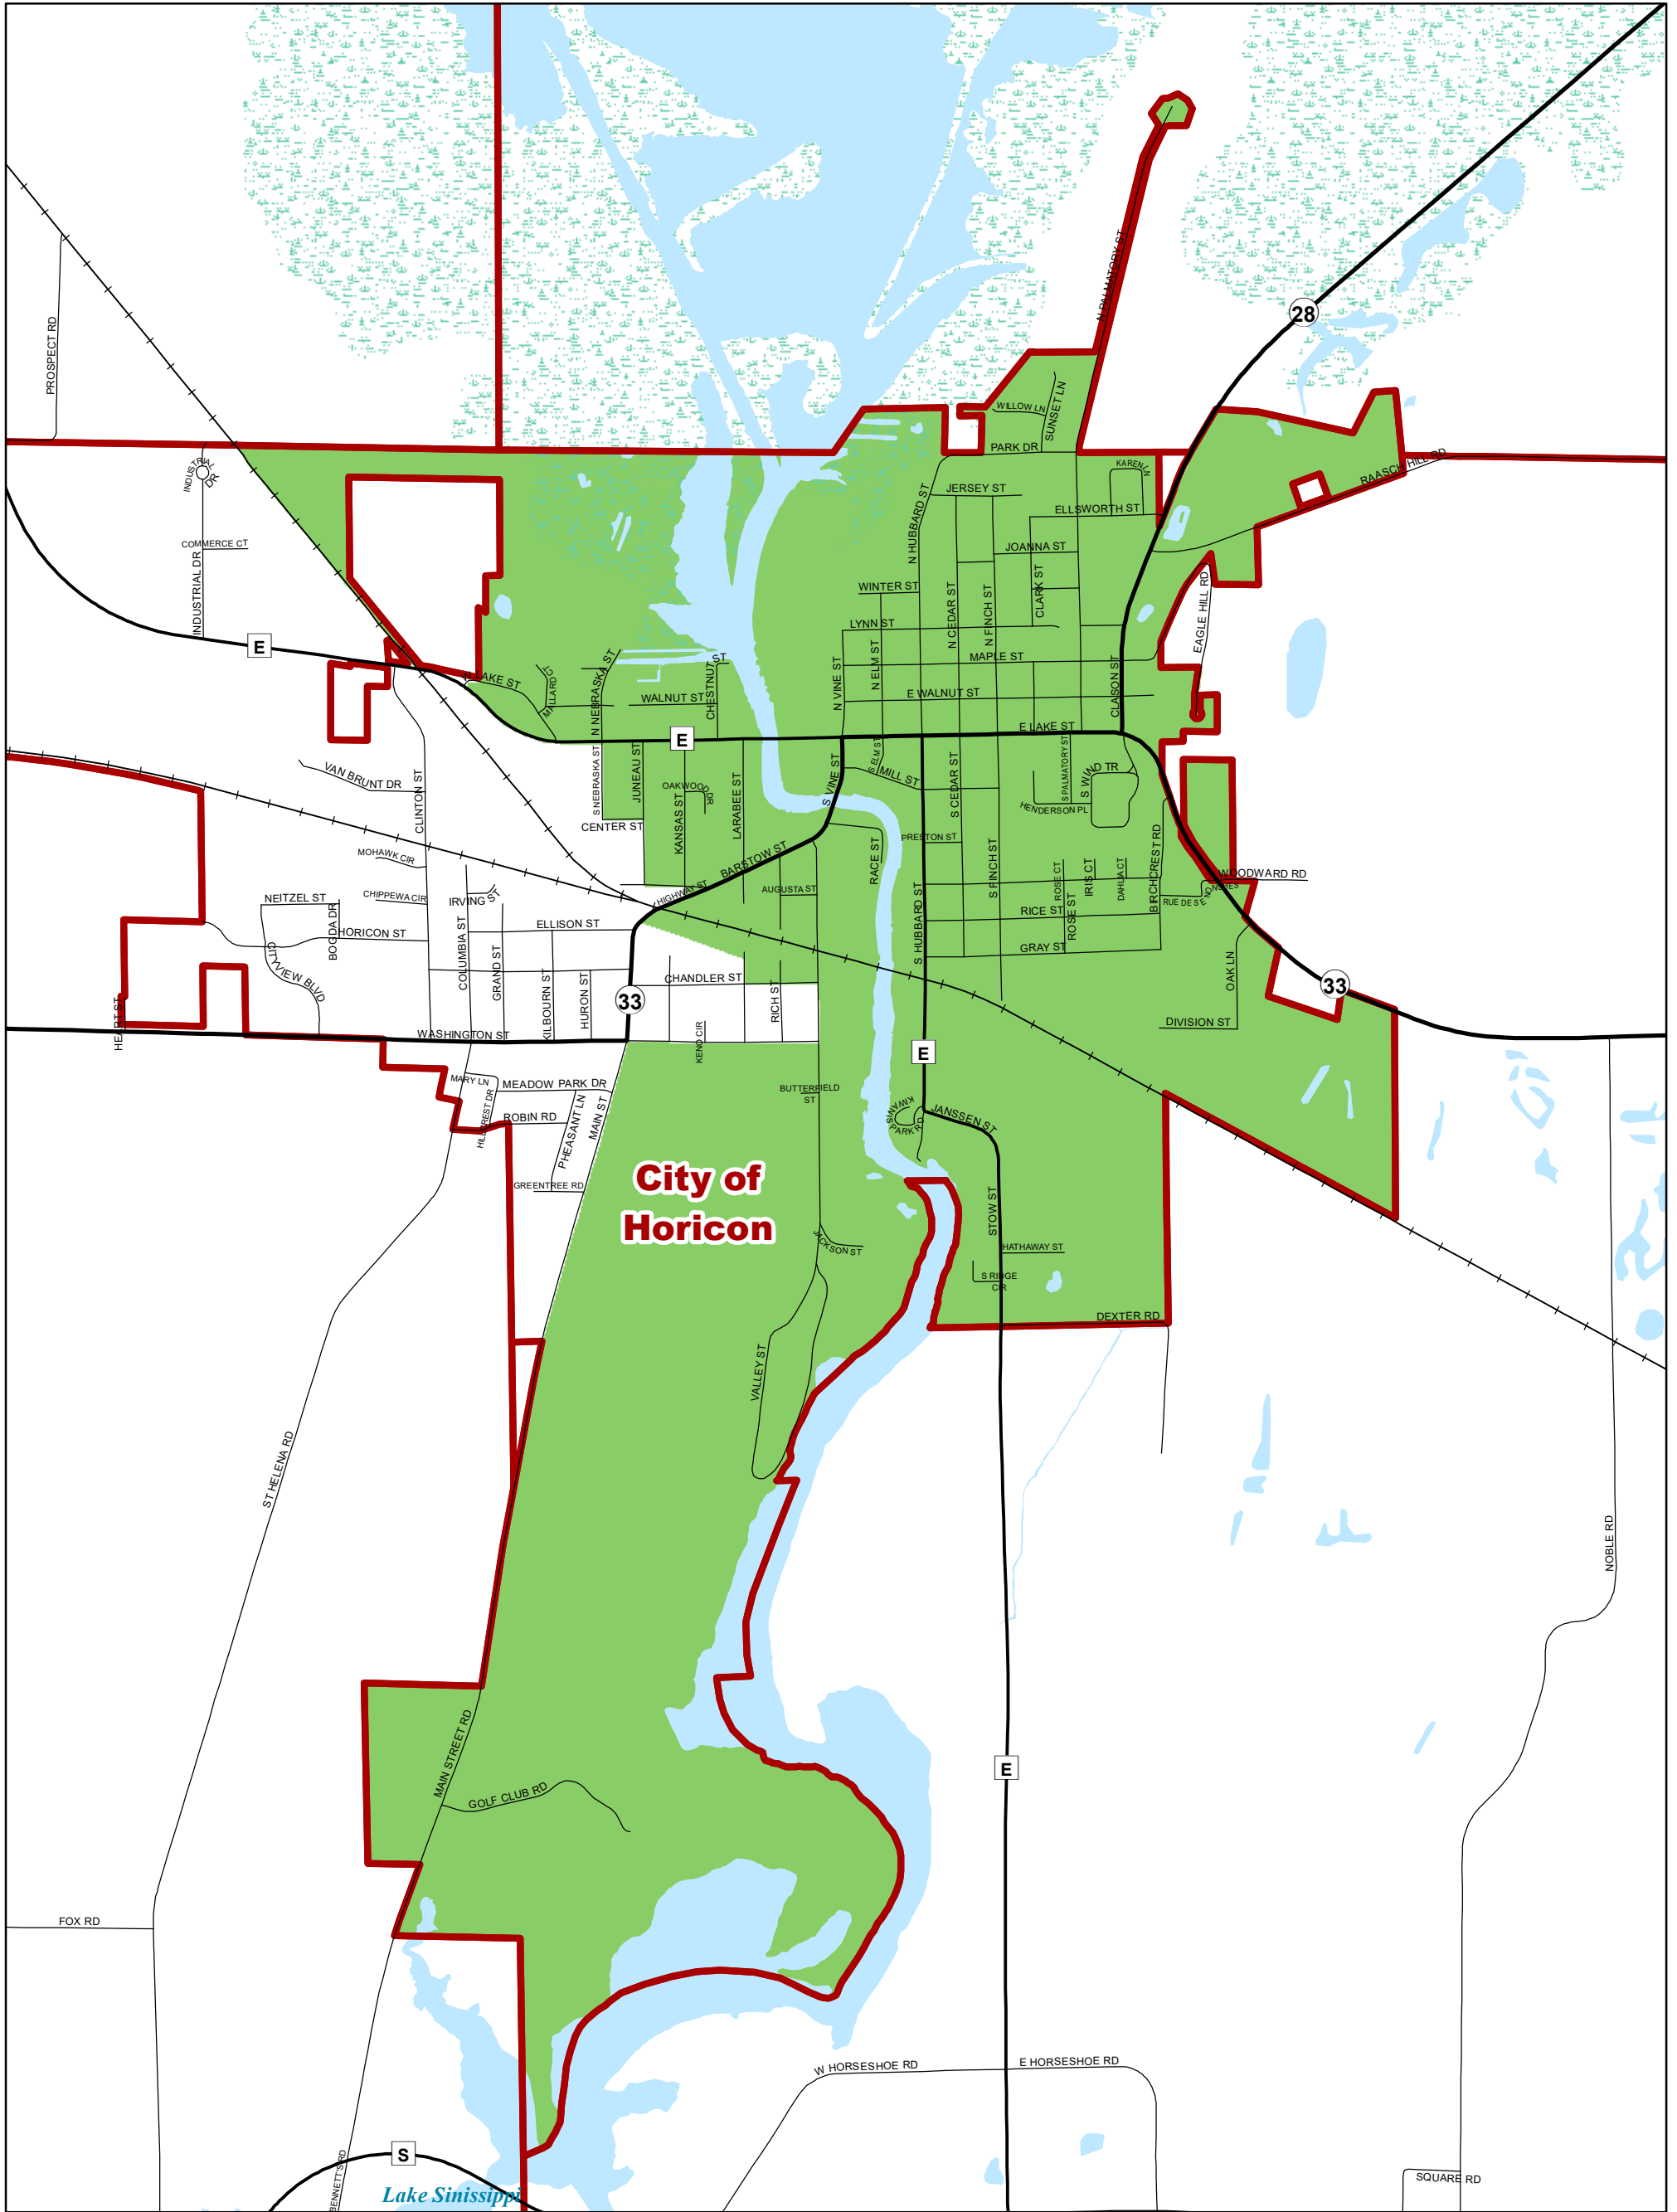

2022 SUPERVISORY DISTRICT 8 DODGE COUNTY

Legend

	Supervisory District #8		U.S. Highway
	Waterbody		State Highway
	Horicon Marsh		County Highway
	City/Village/Town Boundary		Town Road
			Railroad