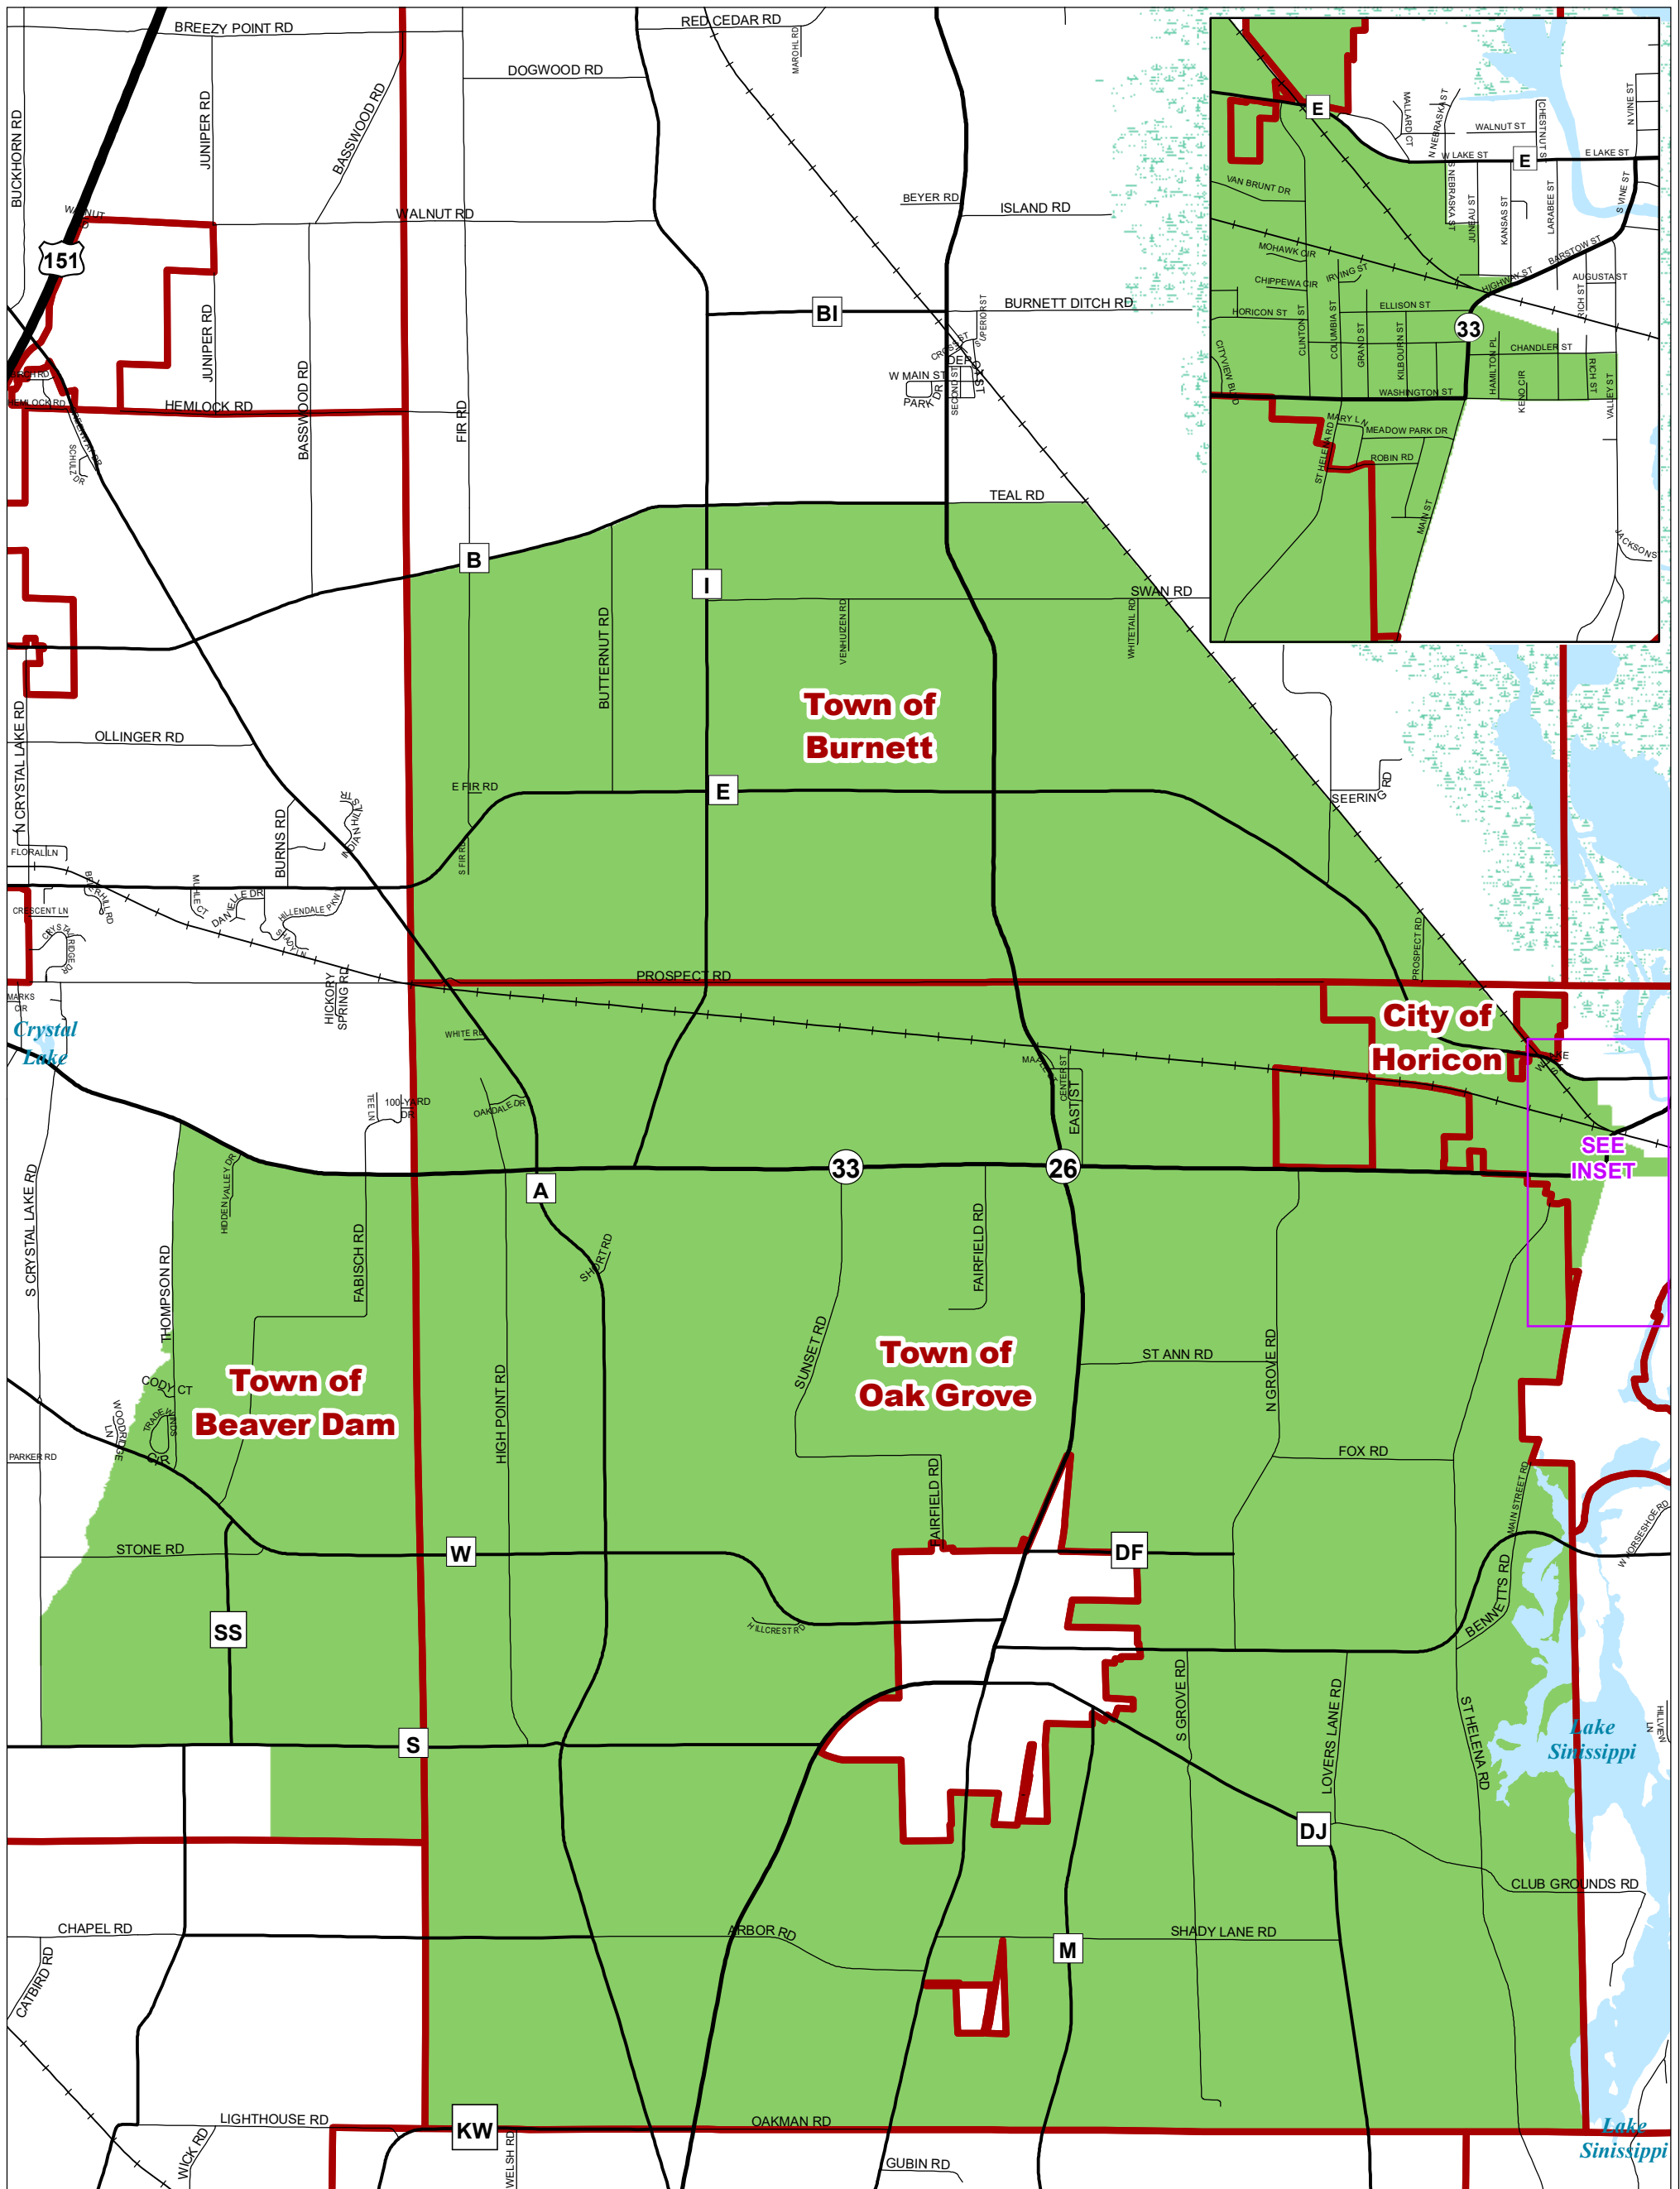

# 2022 SUPERVISORY DISTRICT 7 DODGE COUNTY

**Legend**

Supervisory District #7	U.S. Highway
Waterbody	State Highway
Horicon Marsh	County Highway
City/Village/Town Boundary	Town Road
	Railroad