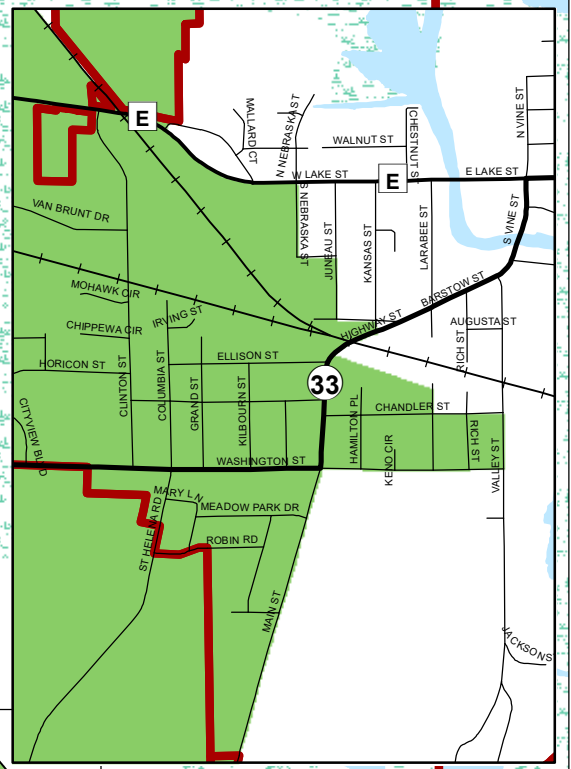

# 2022 SUPERVISORY DISTRICT 7 DODGE COUNTY

**Legend**

Supervisory District #7	U.S. Highway
Waterbody	State Highway
Horicon Marsh	County Highway
City/Village/Town Boundary	Town Road
	Railroad