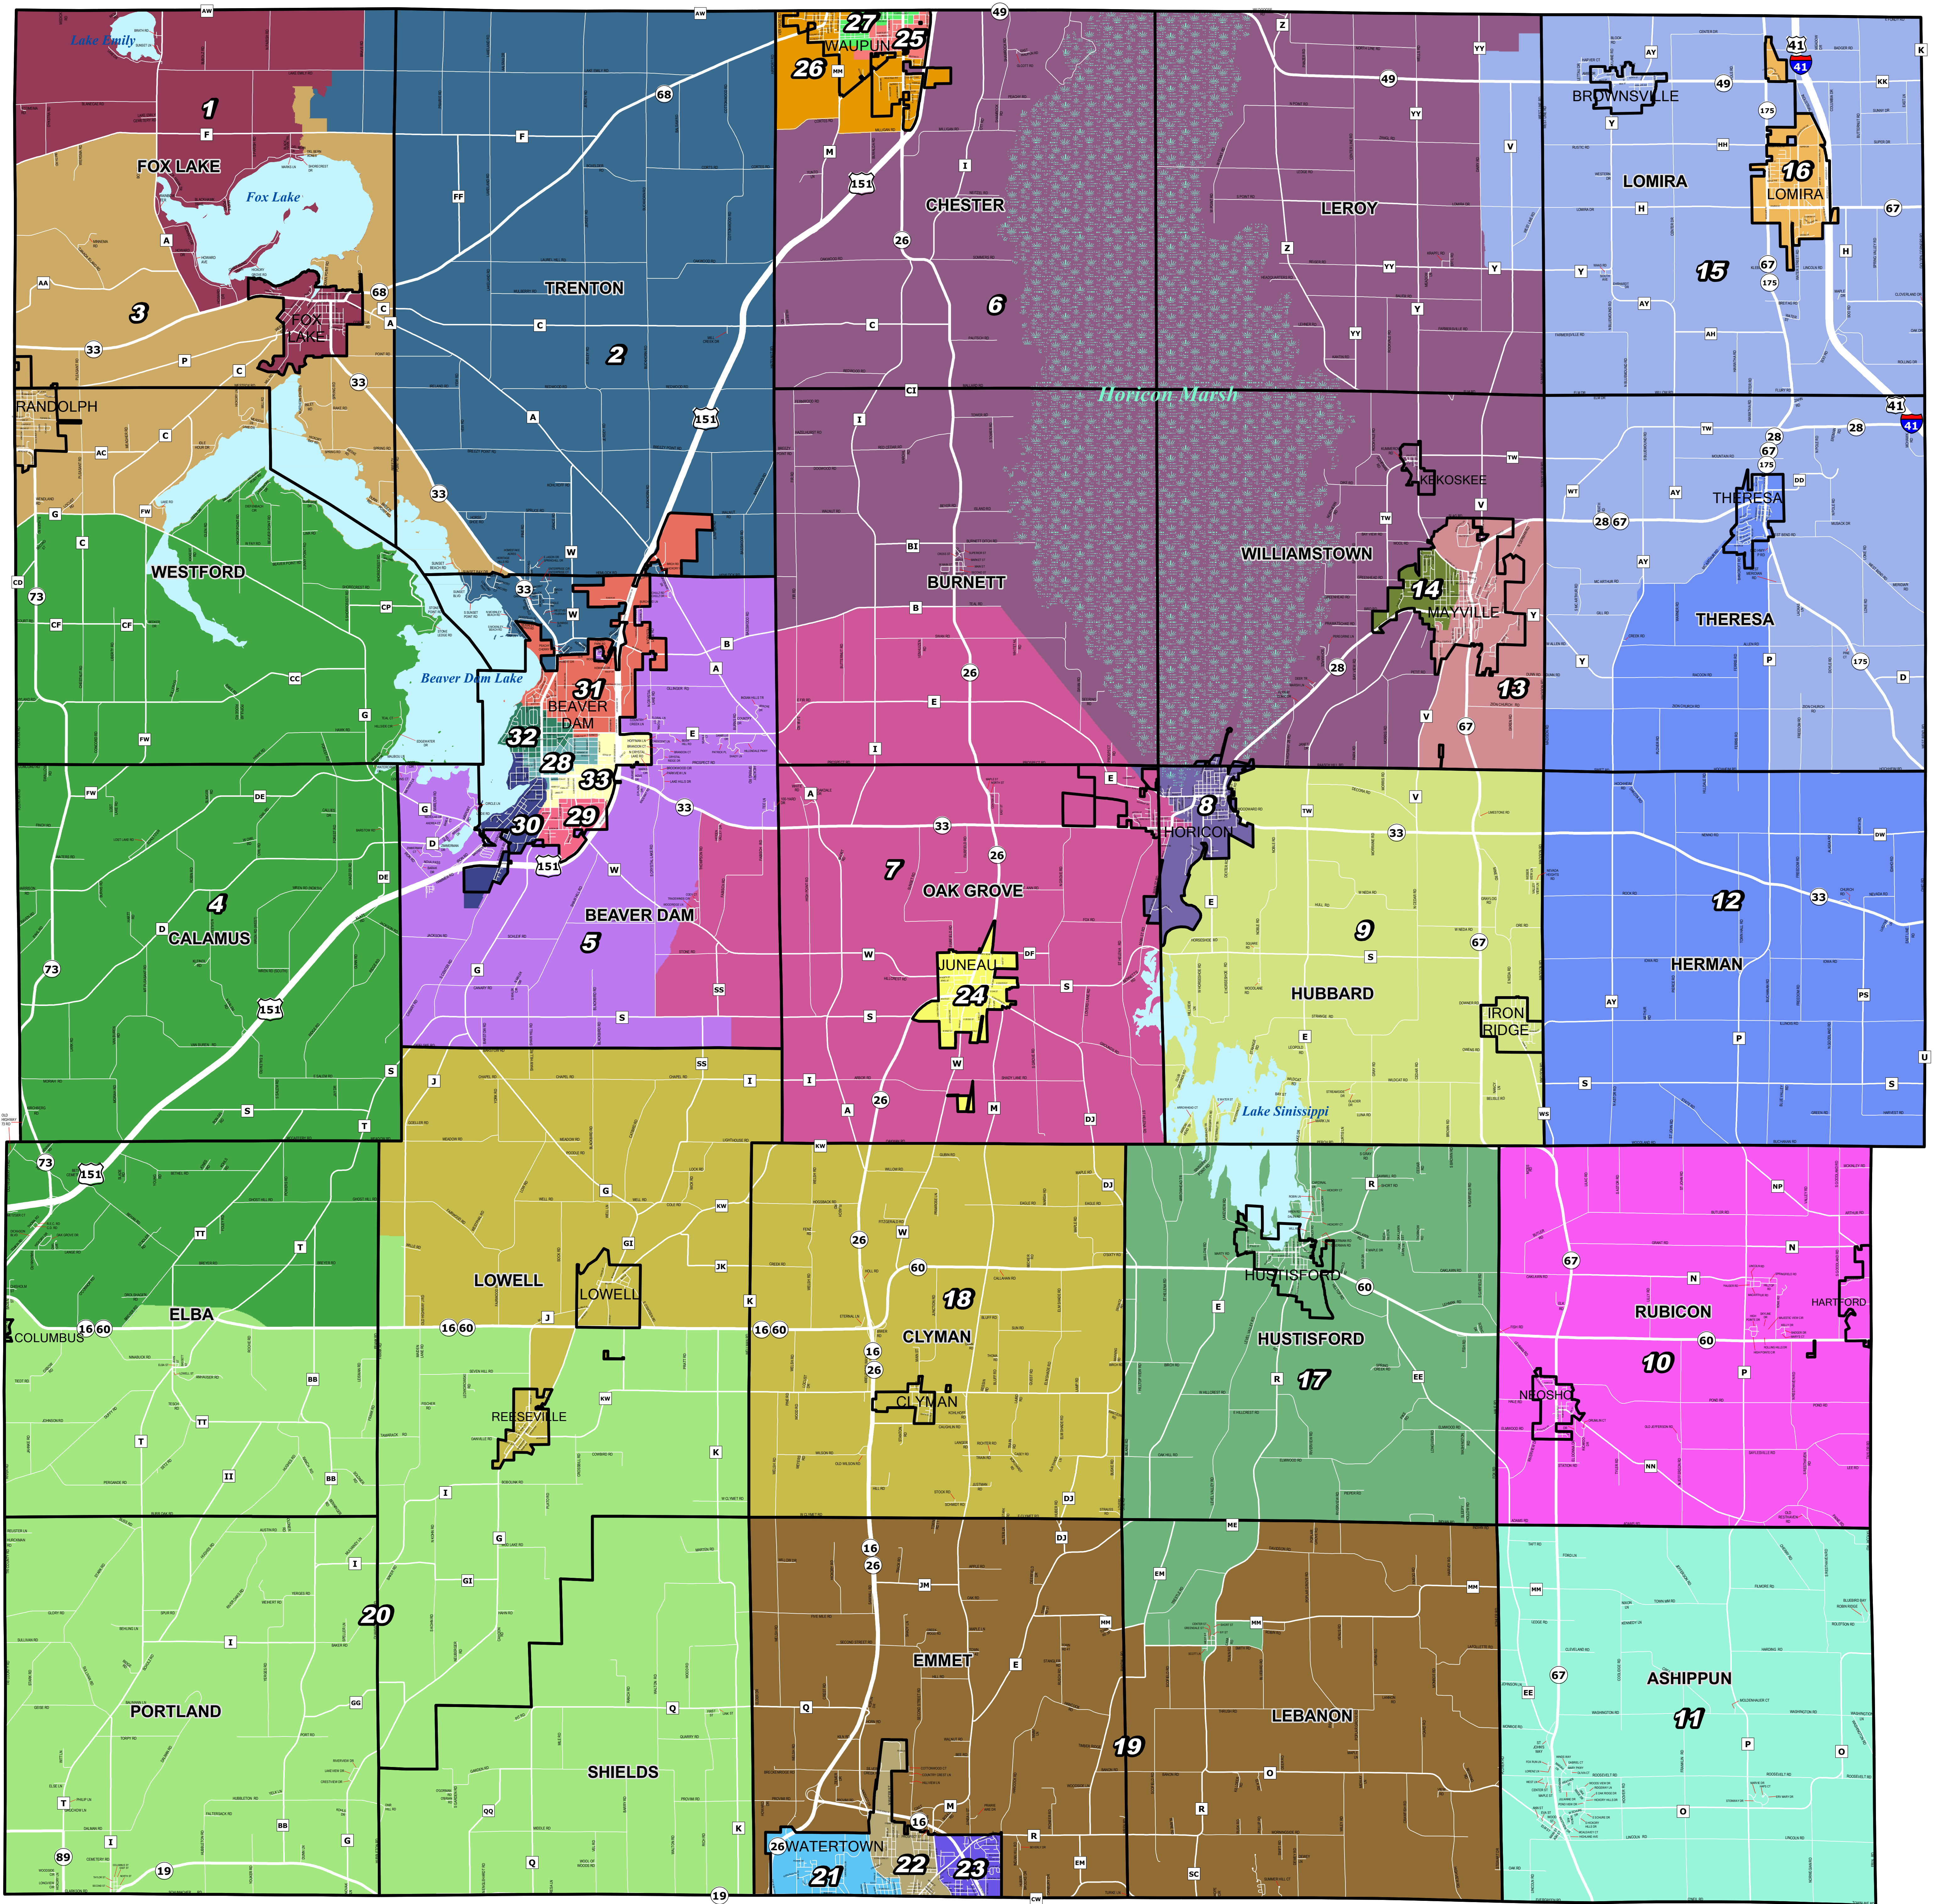

# FINAL SUPERVISORY DISTRICT PLAN

## Dodge County, WI

### 2021

	<b>Supervisory Districts</b>		<b>Major Lakes</b>
	<b>City / Town / Village Boundaries</b>		<b>Horicon Marsh</b>
	<b>Roads</b>		

**NORTH**

Miles