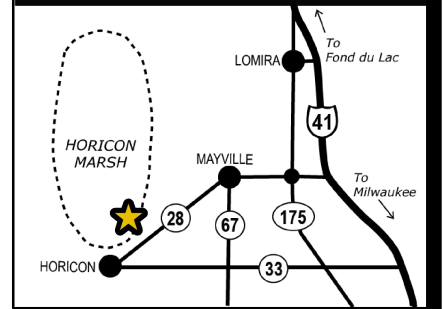

GOLD STAR MEMORIAL TRAIL

PHASE 5

HORICON MARSH TRAILS

*** WALK YOUR BIKE CURRENTLY REQUIRED ***

ALTERNATE TRAIL ROUTE
2.1 MILES
*** WALK YOUR BIKE ***

CURRENT HIKING TRAIL
1.3 MILES
*** WALK YOUR BIKE ***

**HORICON MARSH
EDUCATION & VISITOR CENTER
EXPLORIUM
(N7725 HWY 28, HORICON)**

GOLD STAR
MEMORIAL TRAIL TO
CITY OF MAYVILLE
(PHASE 1)

PALMATORY POINT

TO CITY OF
HORICON

GOLD STAR MEMORIAL TRAIL
BIKE ROUTE THROUGH
CITY OF HORICON
(PHASE 4)

REGIONAL LOCATION

Map Produced By: Jesse O'Neill, January 2019