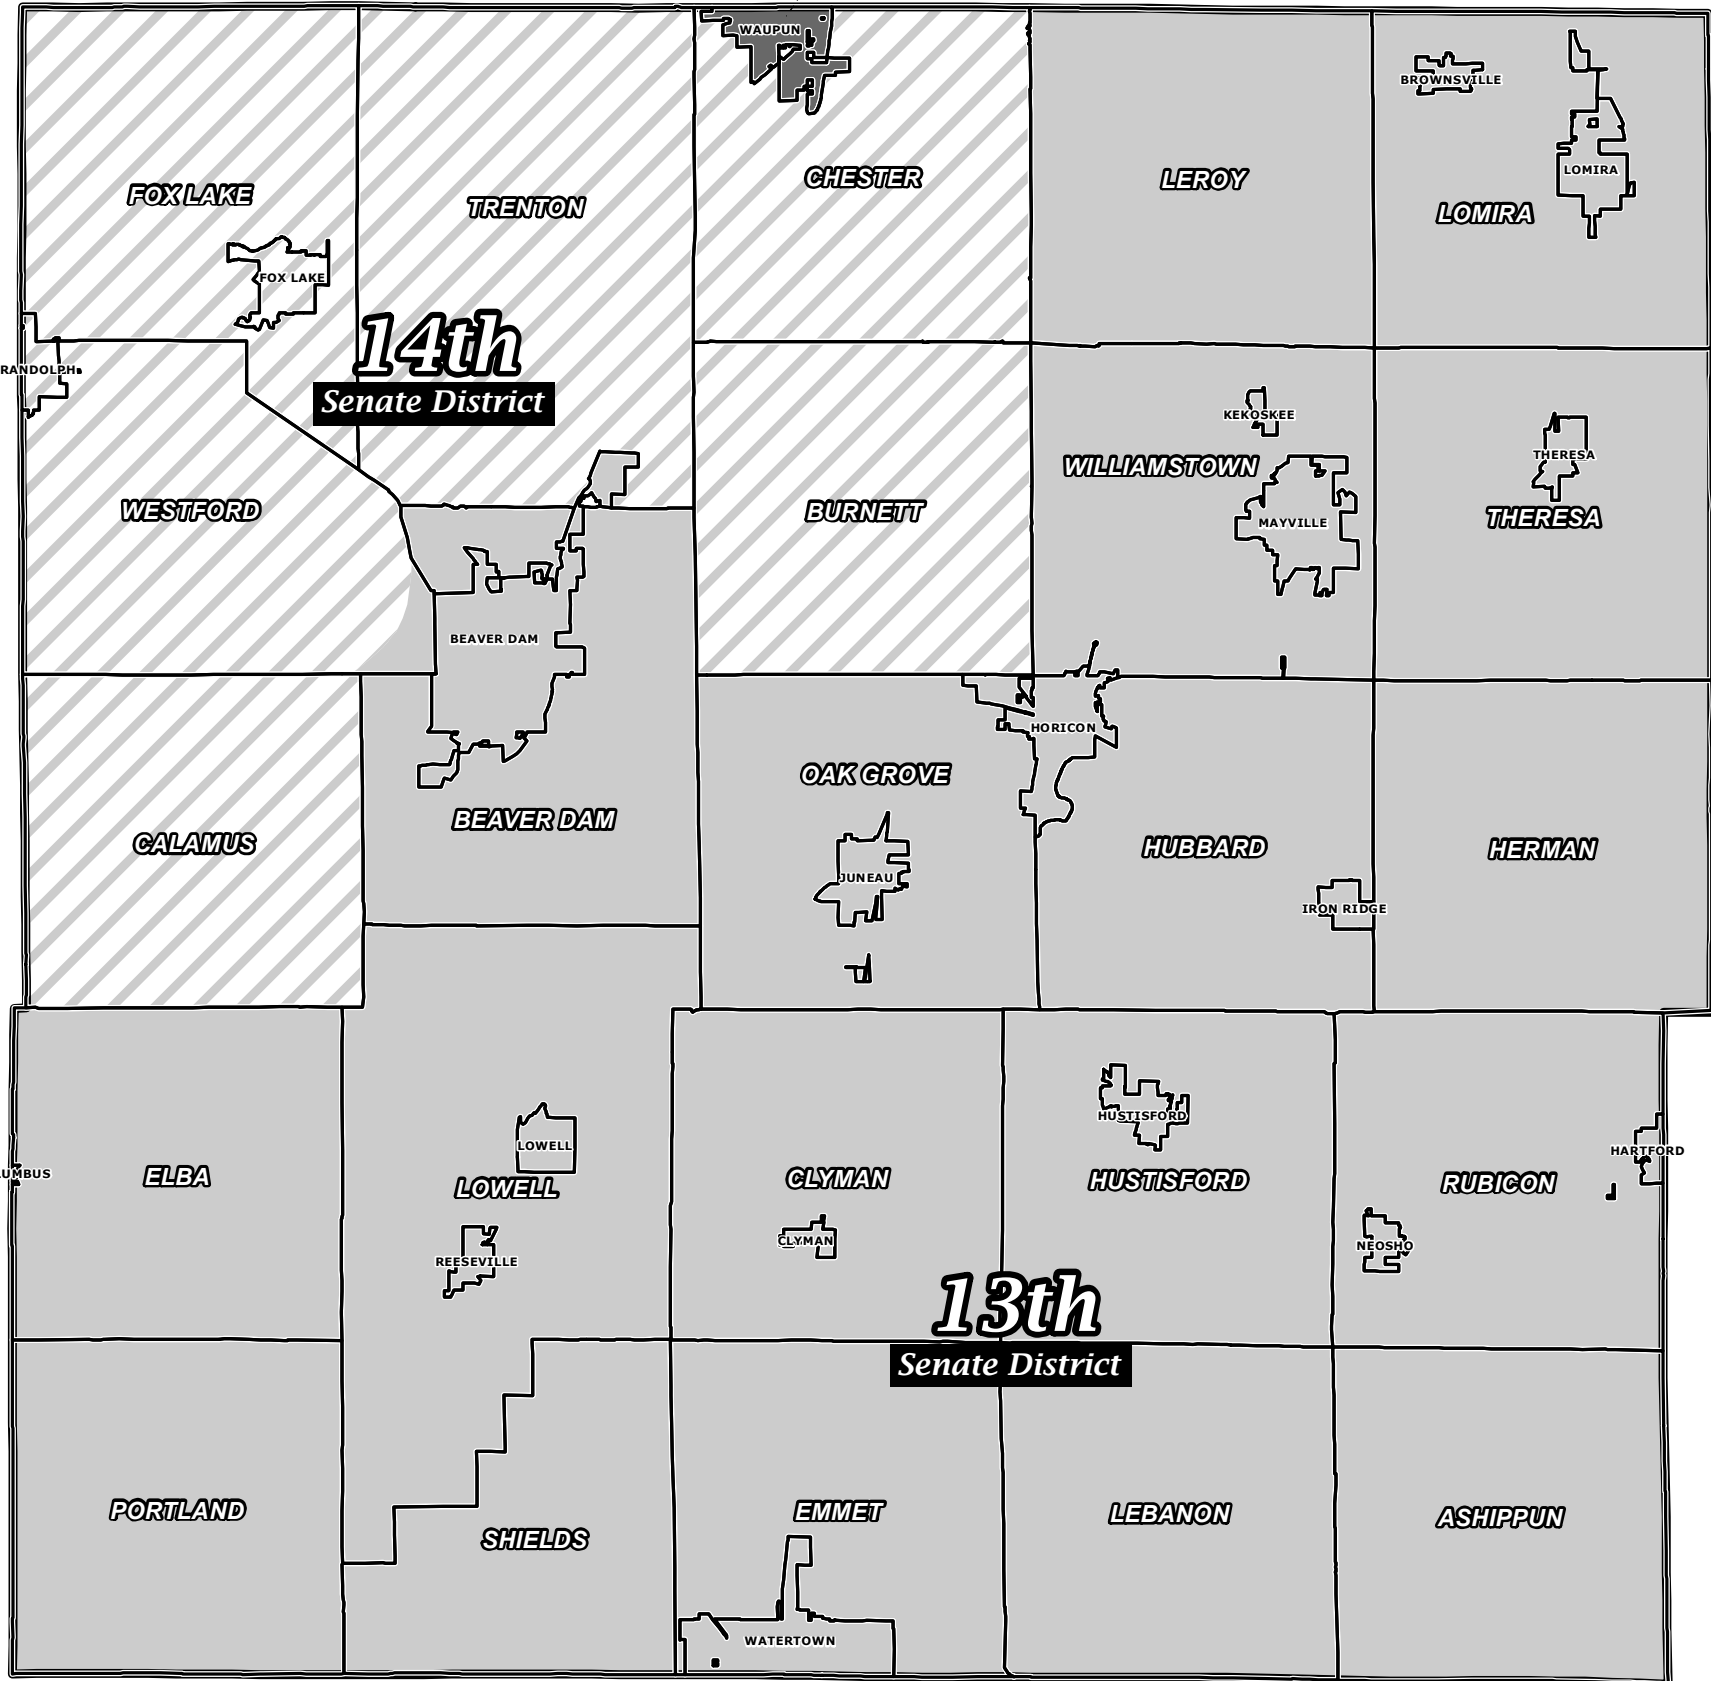

State Senate Districts - 2012

DODGE COUNTY

18th Senate District

Senate Districts as Described by Municipal Borders

13th Senate District

Towns: Ashippun - Beaver Dam - Clyman - Elba
Emmet - Herman - Hubbard - Hustisford
Lebanon - Leroy - Lomira - Lowell - Oak Grove
Portland - Rubicon - Shields - Theresa
Westford (W3) - Williamstown

Villages: Brownsville - Clyman - Hustisford - Iron Ridge
Kekoskee - Lomira - Lowell - Neosho
Reeseville - Theresa

Cities: Beaver Dam - Columbus - Hartford
Horicon - Juneau - Mayville - Watertown

14th Senate District

Towns: Burnett - Calamus - Chester
Fox Lake - Trenton - Westford (W1-2)

Village: Randolph

City: Fox Lake - Waupun (W13-14)

18th Senate District

City: Waupun (W1-8)