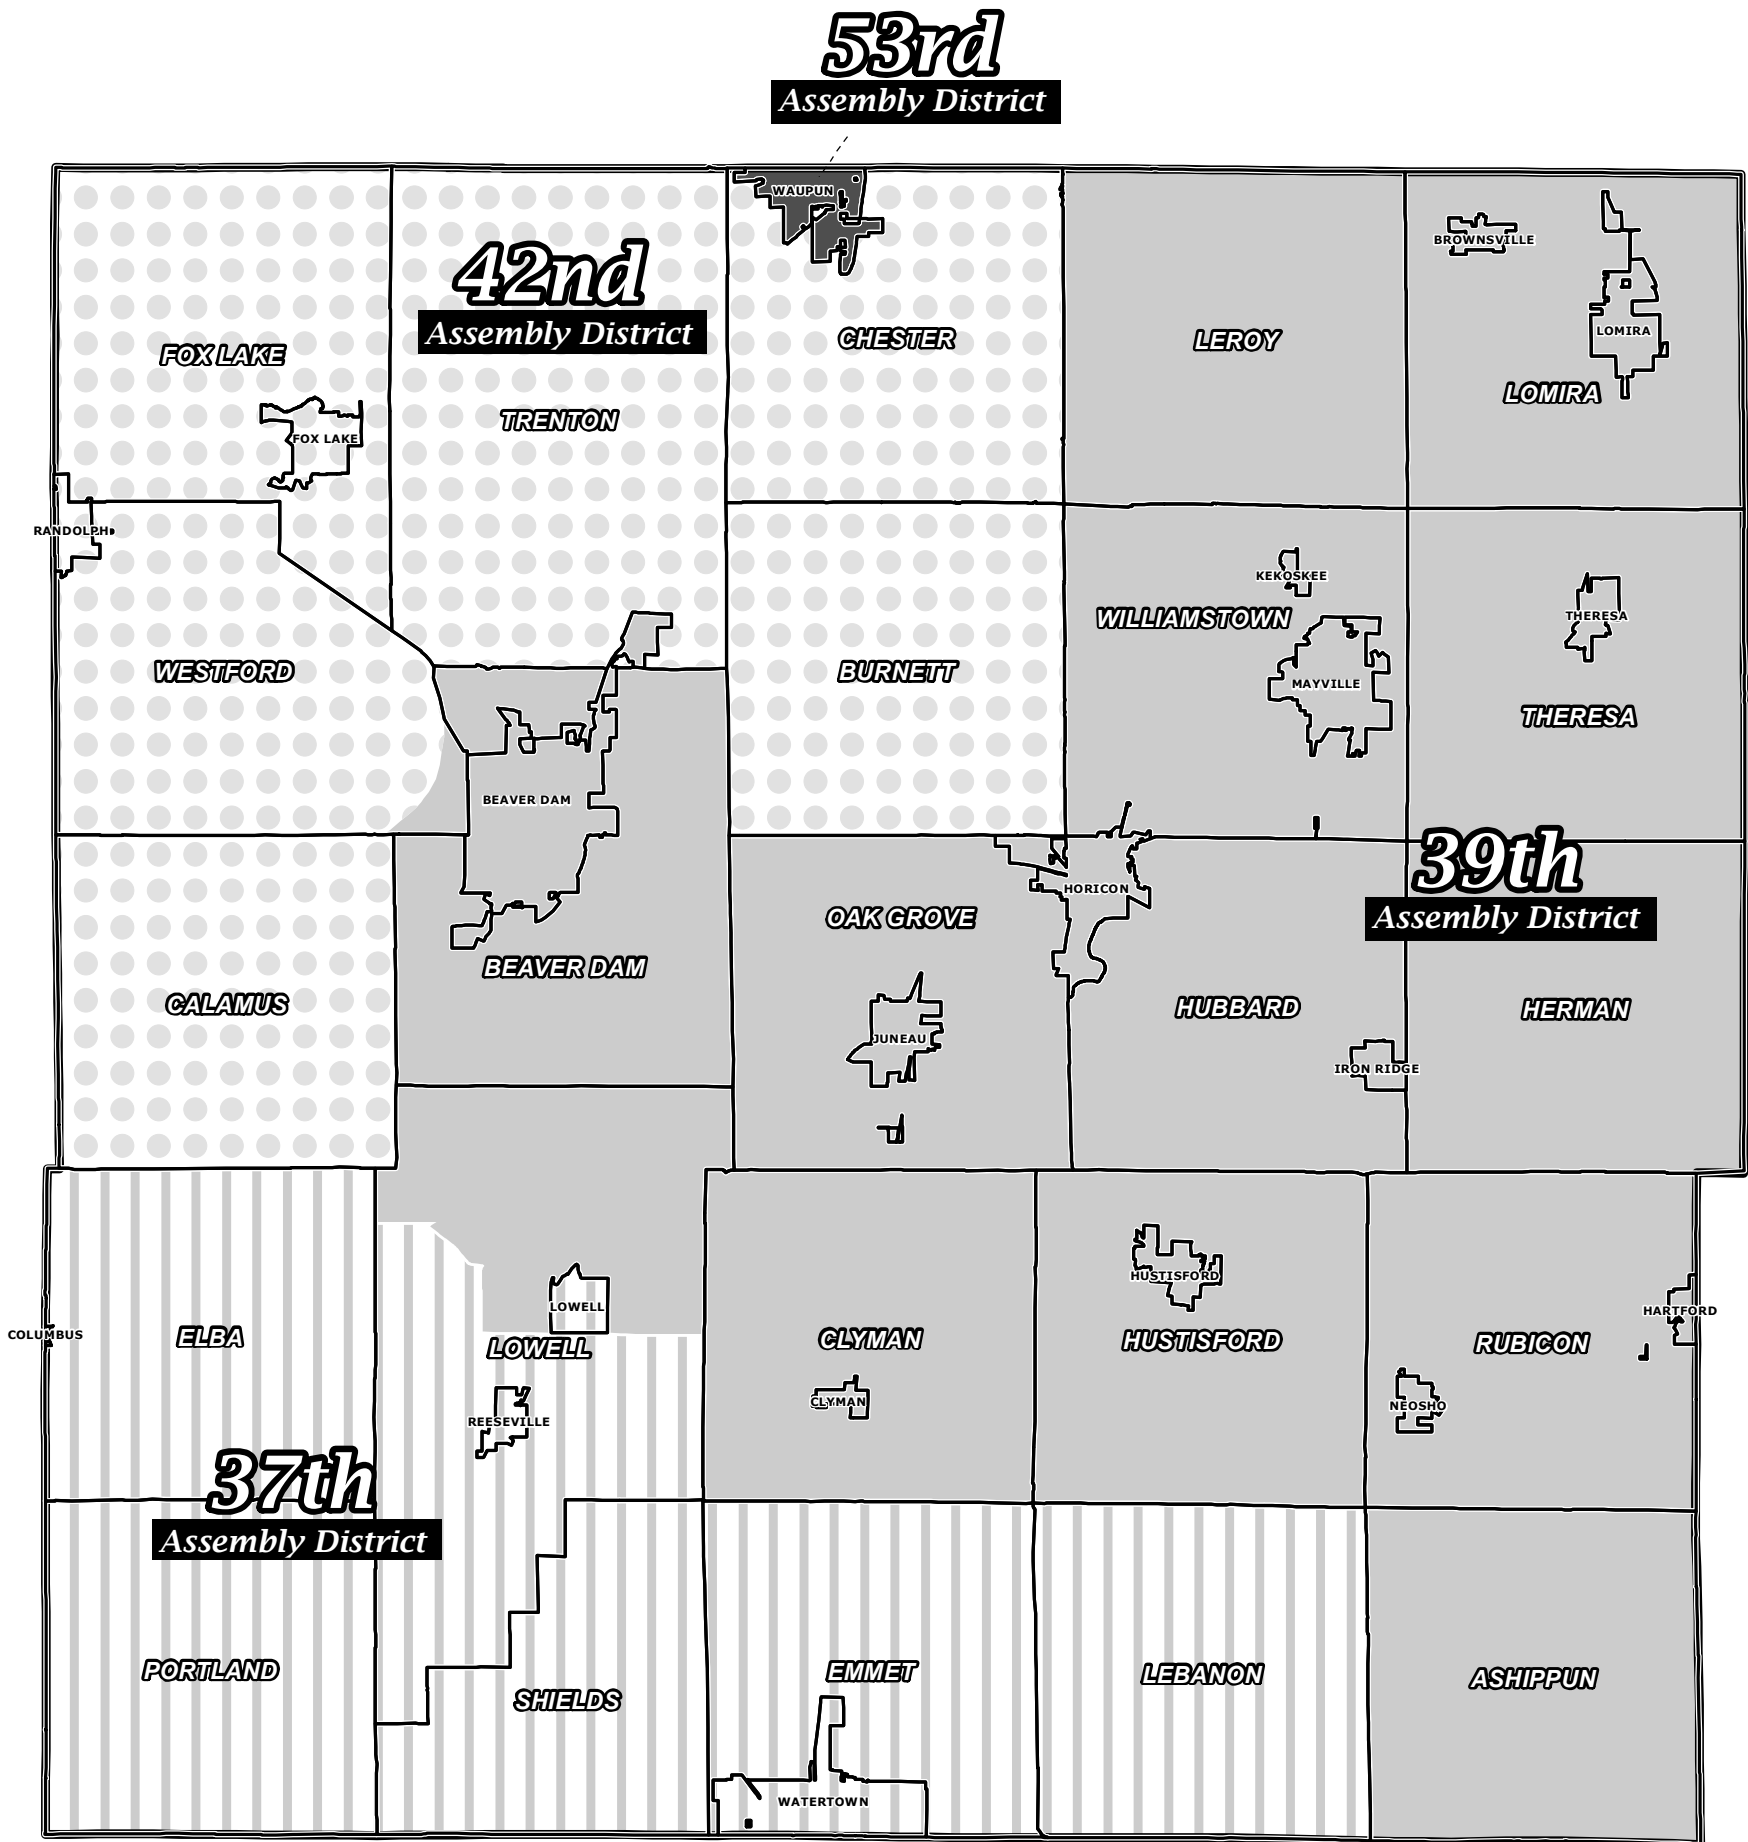

State Assembly Districts - 2012

DODGE COUNTY

Assembly Districts as Described by Municipal Borders

37th Assembly District

Towns: Elba - Emmet - Lebanon
 Lowell (W3-4) - Portland - Shields
 Villages: Lowell - Reeseville
 Cities: Columbus - Watertown

39th Assembly District

Towns: Ashippun - Beaver Dam - Clyman - Herman
 Hubbard - Hustisford - Leroy - Lomira
 Lowell (W1-2) - Oak Grove - Rubicon - Theresa
 Westford (W3) - Williamstown
 Villages: Brownsville - Clyman - Hustisford - Iron Ridge
 Kekoskee - Lomira - Neosho - Theresa
 Cities: Beaver Dam - Hartford - Horicon
 Juneau - Mayville

42nd Assembly District

Towns: Burnett - Calamus - Chester
 Fox Lake - Trenton - Westford (W1-2)
 Village: Randolph
 City: Fox Lake - Waupun (W13-14)

53rd Assembly District

City: Waupun (W1-8)