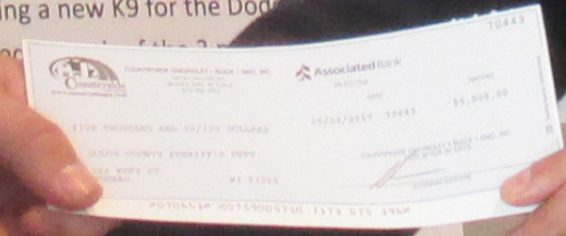

TH
SERVICE SHOP

GET THE CARD
THAT HELPS YOU
GET THE CAR.

**DODGE COUNTY
SHERIFF'S OFFICE**

Dale J Schmidt Sheriff Scott Smith Chief Deputy

DODGE COUNTY SHERIFF'S OFFICE FUND IT'S 3RD K9 UNIT

The proceeds from the sale of all NEW or PRE-OWNED vehicles will be used toward funding a new K9 for the Dodge County Sheriff's Office.