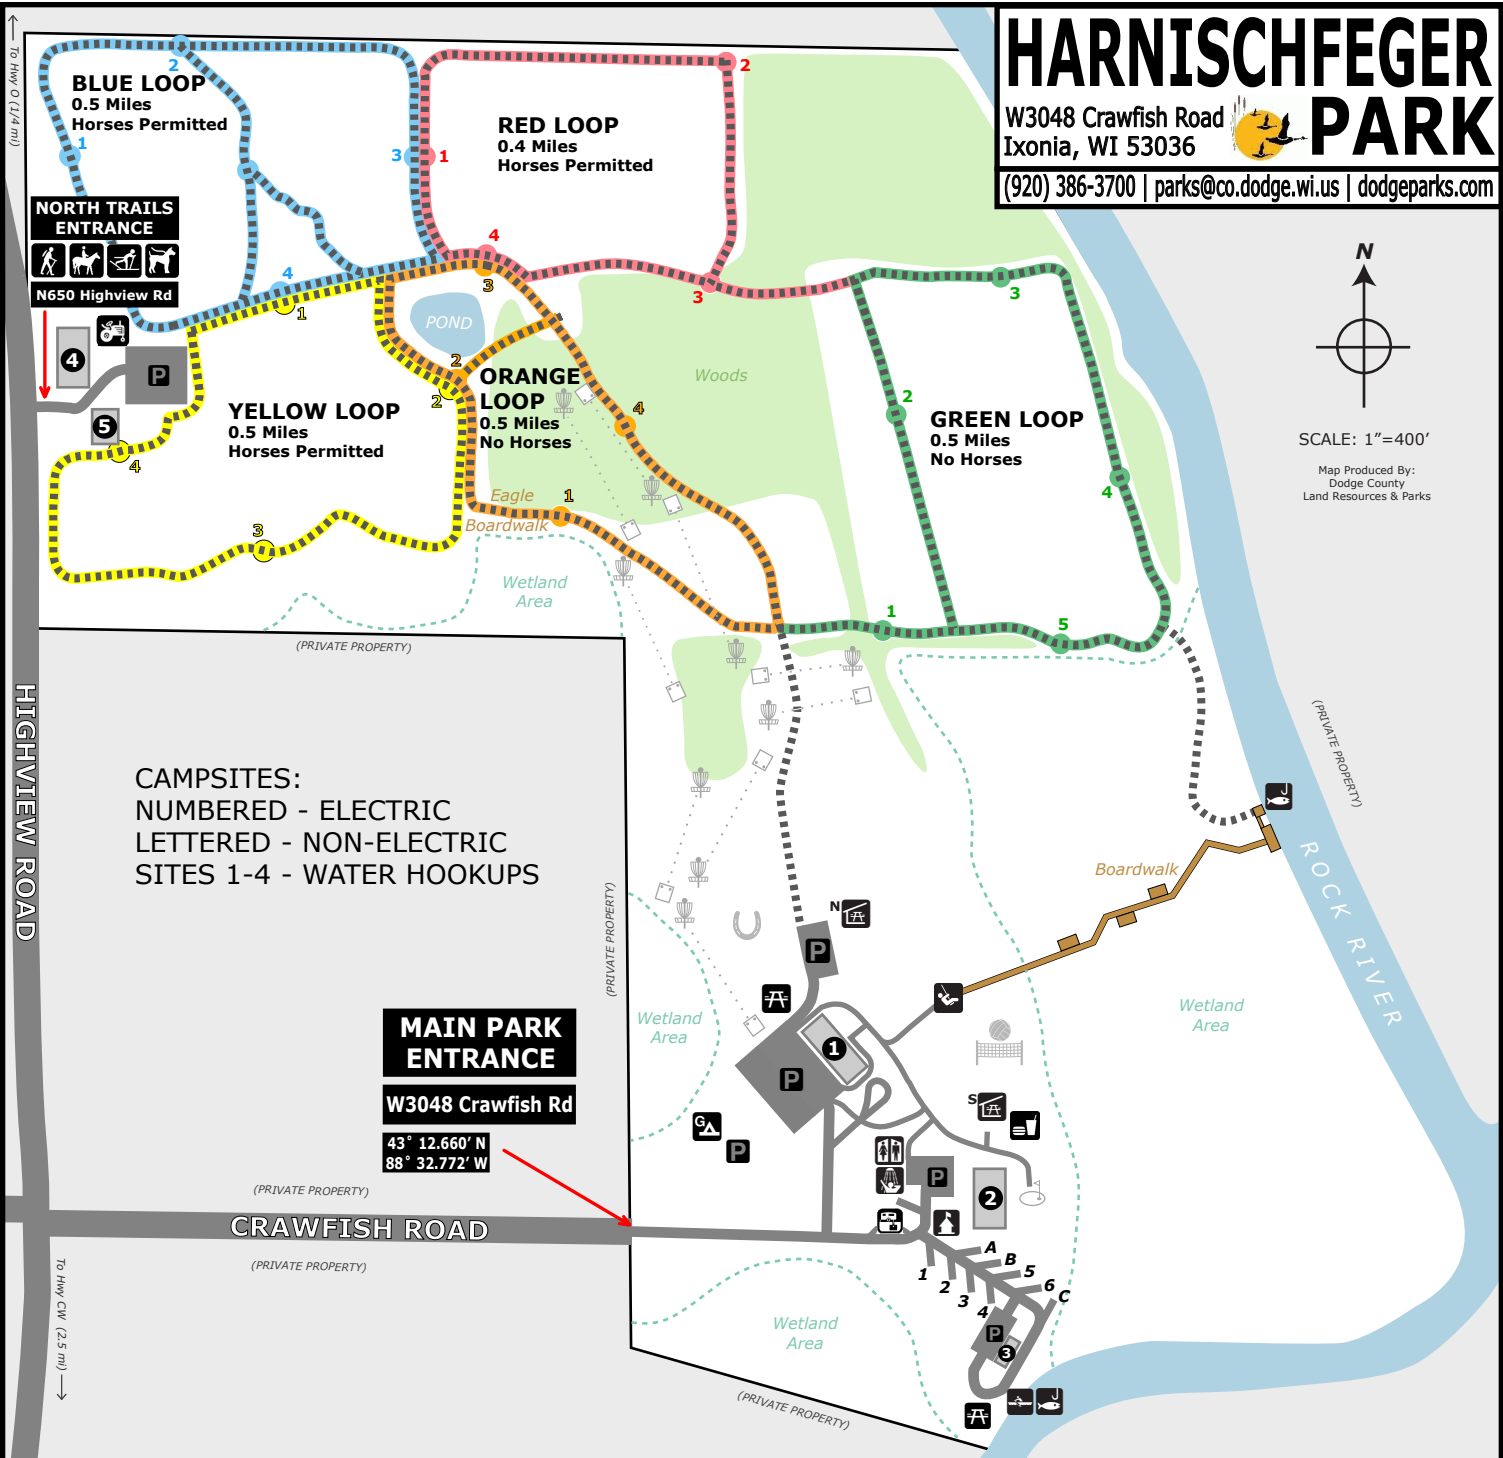

# HARNISCHFEGER PARK

W3048 Crawfish Road  
Ixonia, WI 53036  
(920) 386-3700 | parks@co.dodge.wi.us | dodgeparks.com

## MAP KEY

- |   |   |  |
|---|---|--|
| <b>Park Facilities</b><br>1 Clubhouse<br>2 South Barn<br>3 Canoe Shelter (Rentals)<br>4 North Barn<br>5 Old Homestead<br>P Designated Parking<br>Registration<br>1 Campsites<br>Group Camp Area<br>Restrooms<br>Showers<br>Dump Station<br>Pavillions (North/South)<br>Concession Stand | <b>Recreation Areas</b><br>Picnic Areas<br>Playground<br>Canoe Launch<br>Fishing Pier<br>Antique Equipment<br>Disc Golf Course<br>Mini Golf Course<br>Horseshoe Pits<br>Volleyball Courts | <b>Trails</b><br>Hiking Trails<br>1/10th Mile Markers<br>Hiking<br>Horseback Riding<br>Cross-Country Skiing<br>Dogs on Leash |
|---|---|--|

## LOCAL MAP