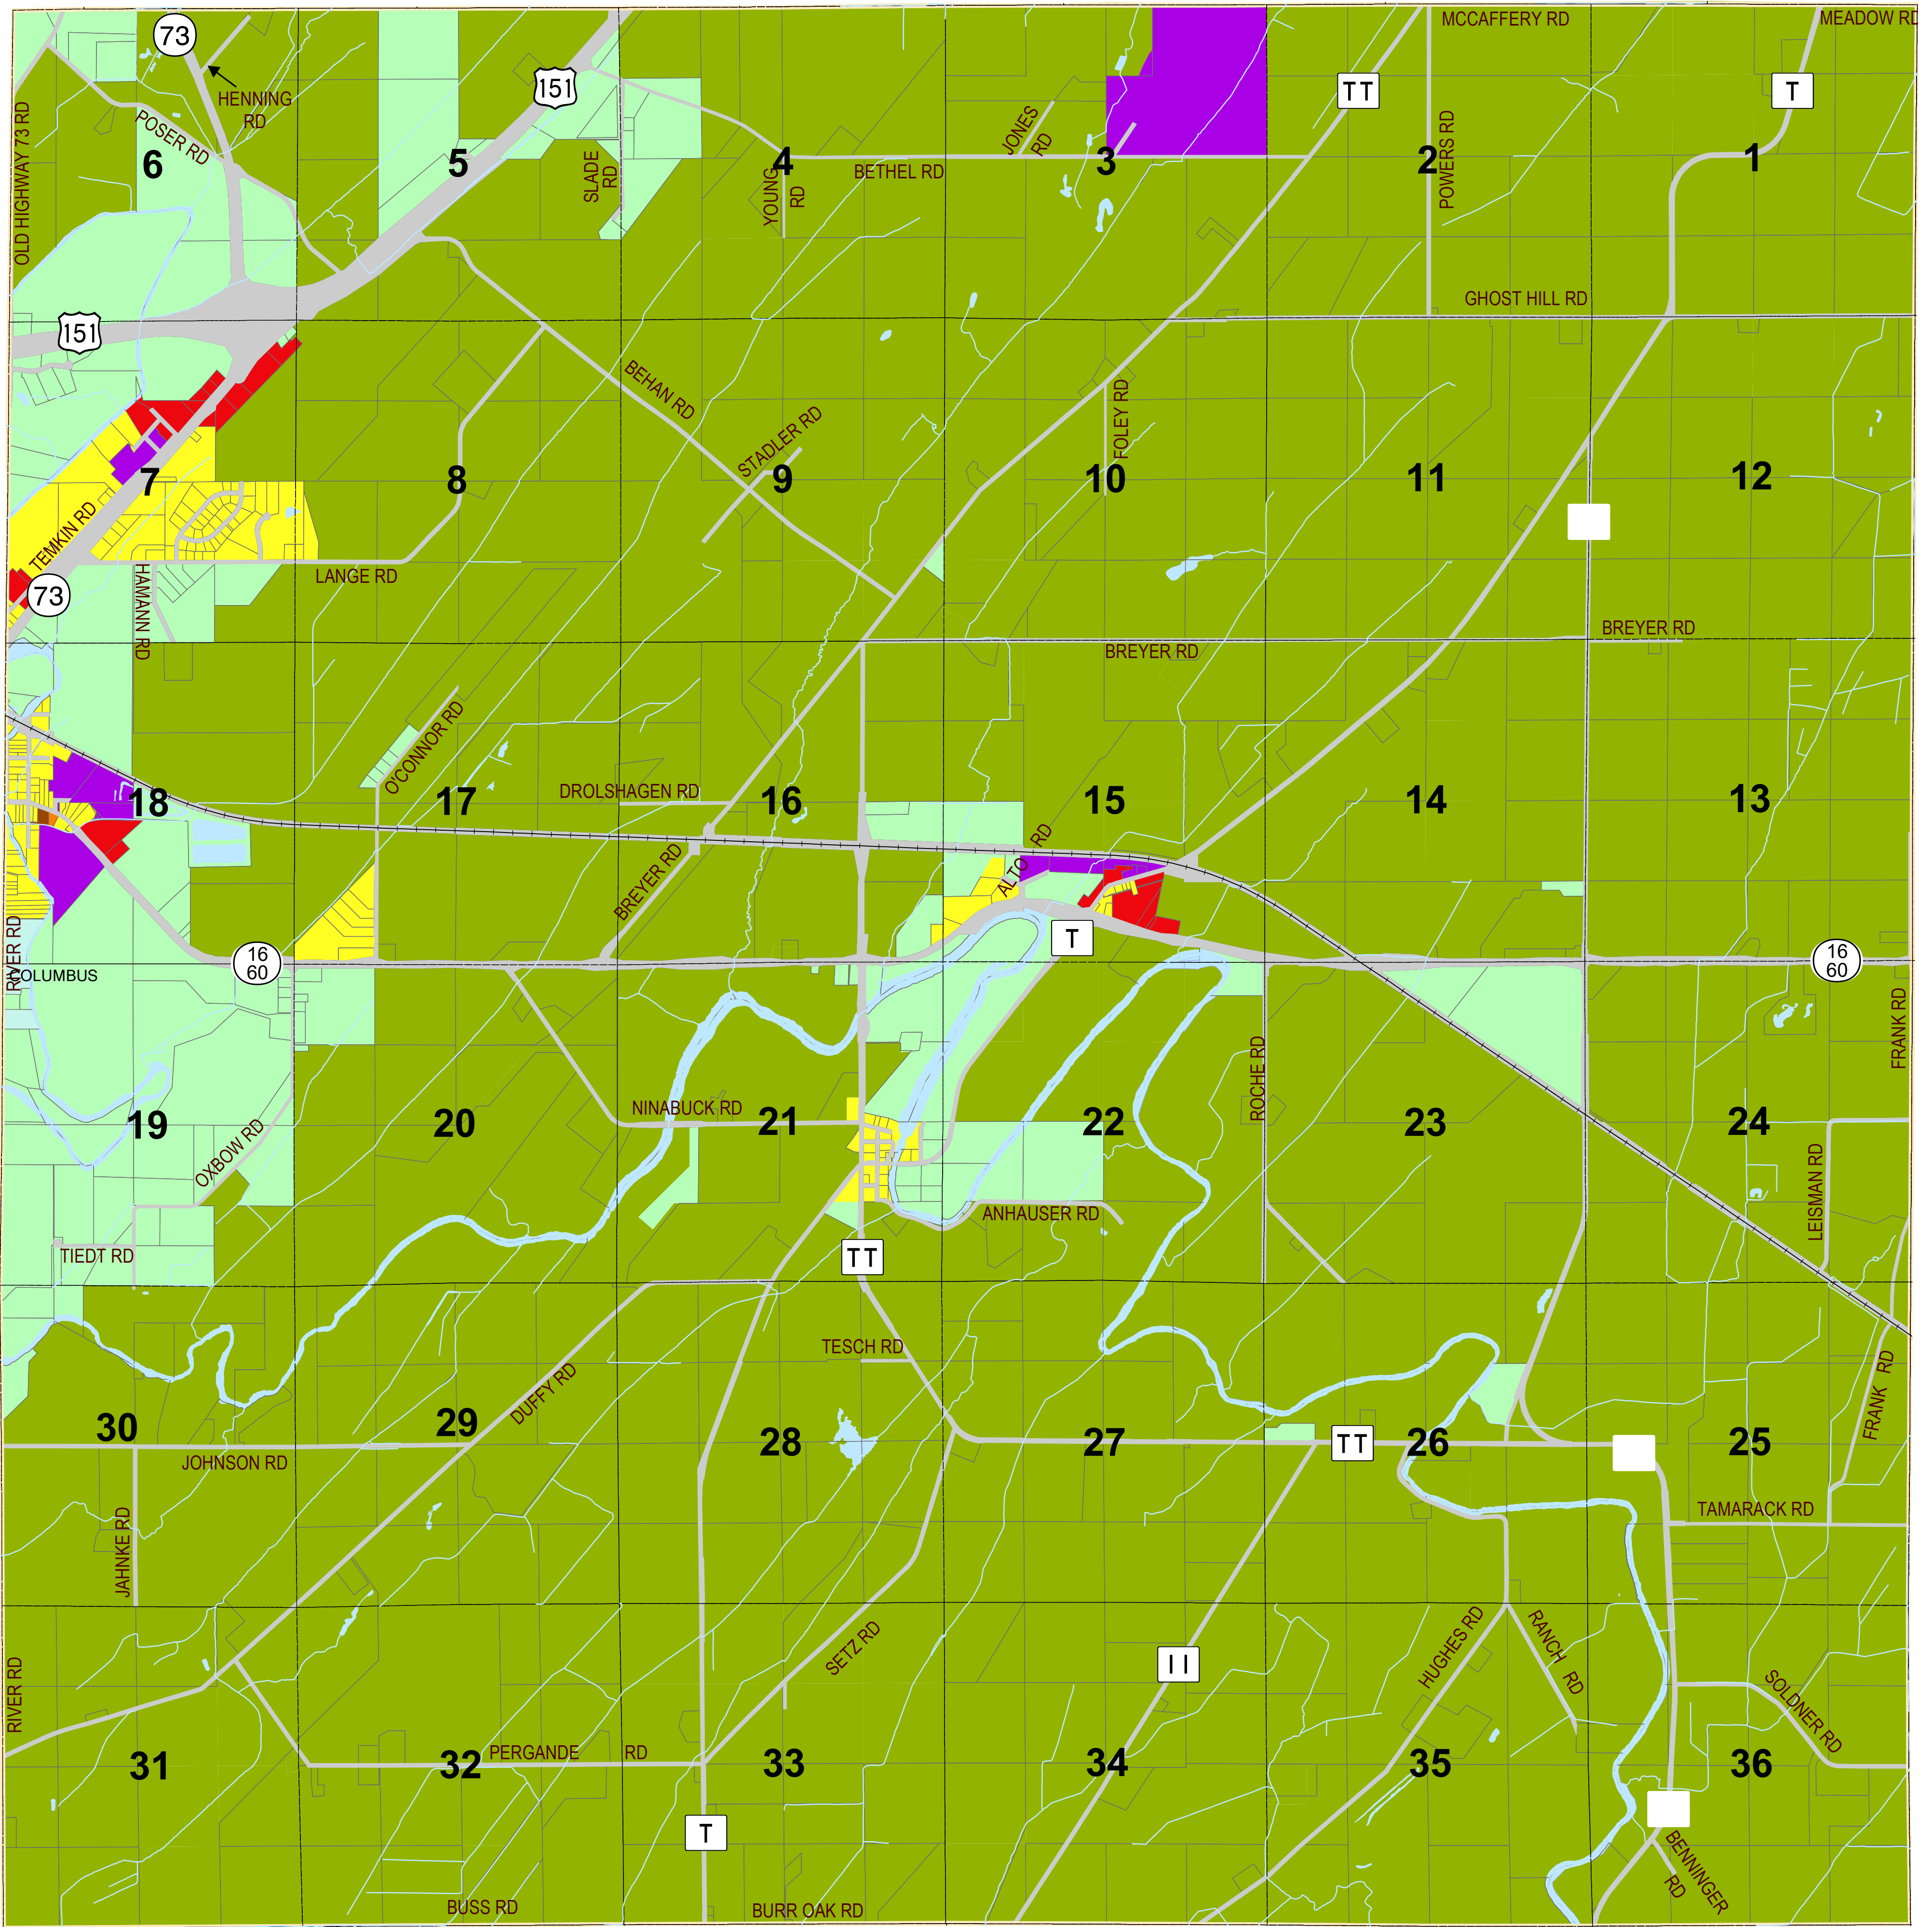

County Zoning Town of Elba, Dodge County, Wisconsin

Legend		Zoning	
	U.S. Highway		A-1 Prime Agricultural
	State Highway		A-2 General Agricultural
	County Highway		C-1 General Commercial
	Town Road		C-2 Extensive Commercial
	Railroad		I-1 Light Industrial
	Town Boundary		I-2 Industrial
	Section Line		R-1 Single Family Residential
	Tax Parcel Boundary		R-2 Two Family Residential
	Municipalities		R-3 Multi-Family Residential
	Waterbody		
	Road Right-of-Way		
	Rivers and Streams		
	Intermittent Stream		

Adopted: December 15, 2015
Last Updated: May 27th, 2021

Dodge County
Land Resources and Parks
Department

Town of Elba

Source: Dodge County Land Resources and Parks Department,
Map Created: August 2015