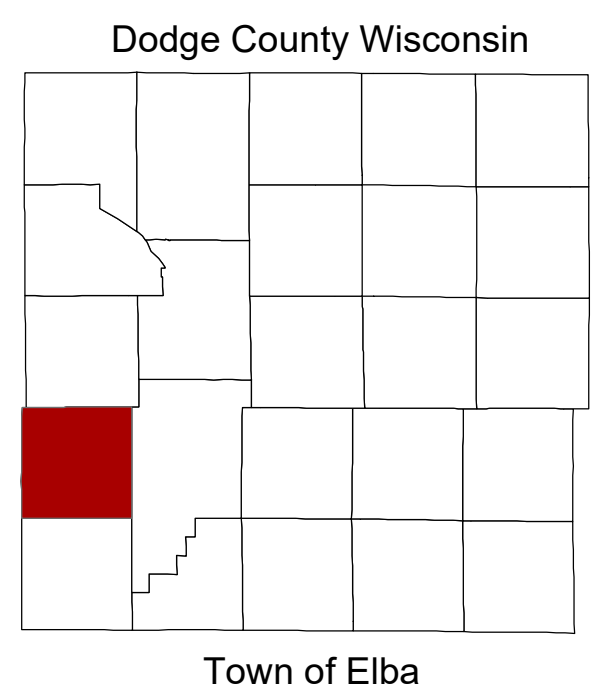

County Zoning Town of Elba, Dodge County, Wisconsin

Legend		Zoning	
	U.S. Highway		A-1 Prime Agricultural
	State Highway		A-2 General Agricultural
	County Highway		C-1 General Commercial
	Town Road		C-2 Extensive Commercial
	Railroad		I-1 Light Industrial
	Town Boundary		I-2 Industrial
	Section Line		R-1 Single Family Residential
	Tax Parcel Boundary		R-2 Two Family Residential
	Municipalities		R-3 Multi-Family Residential
	Waterbody		
	Road Right-of-Way		
	Rivers and Streams		
	Intermittent Stream		

Adopted: December 15, 2015
Last Updated: May 27th, 2021

Dodge County
Land Resources and Parks
Department

Town of Elba

Source: Dodge County Land Resources and Parks Department,
Map Created: August 2015