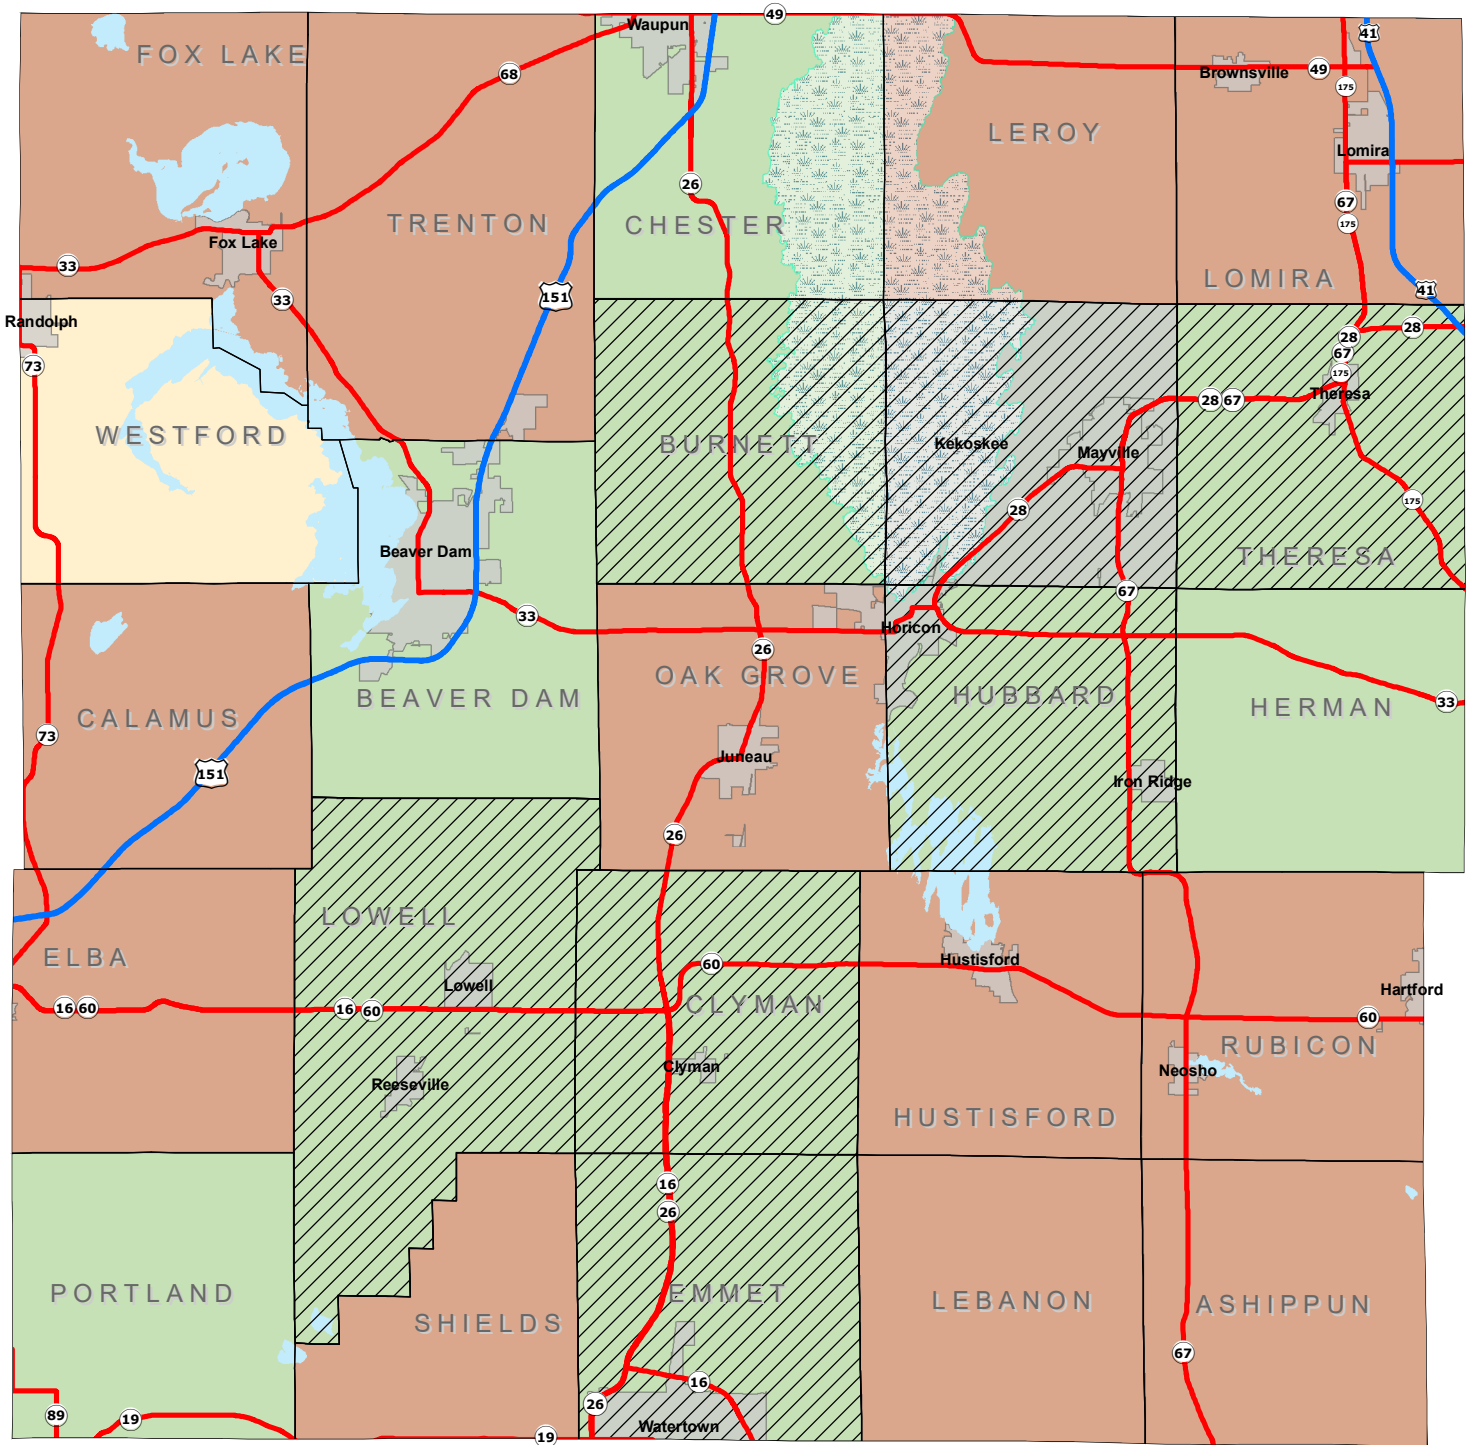

Zoning Status Dodge County, Wisconsin

Legend

 County Zoning	 U.S. Highway
 Town Zoning	 State Highway
 No Zoning	 Lake
 Highway Setback	 Horicon Marsh
	 City or Village

Dodge County
Land Resources and Parks
Department

Source: Dodge County Land Resources and Parks Department, April 2019